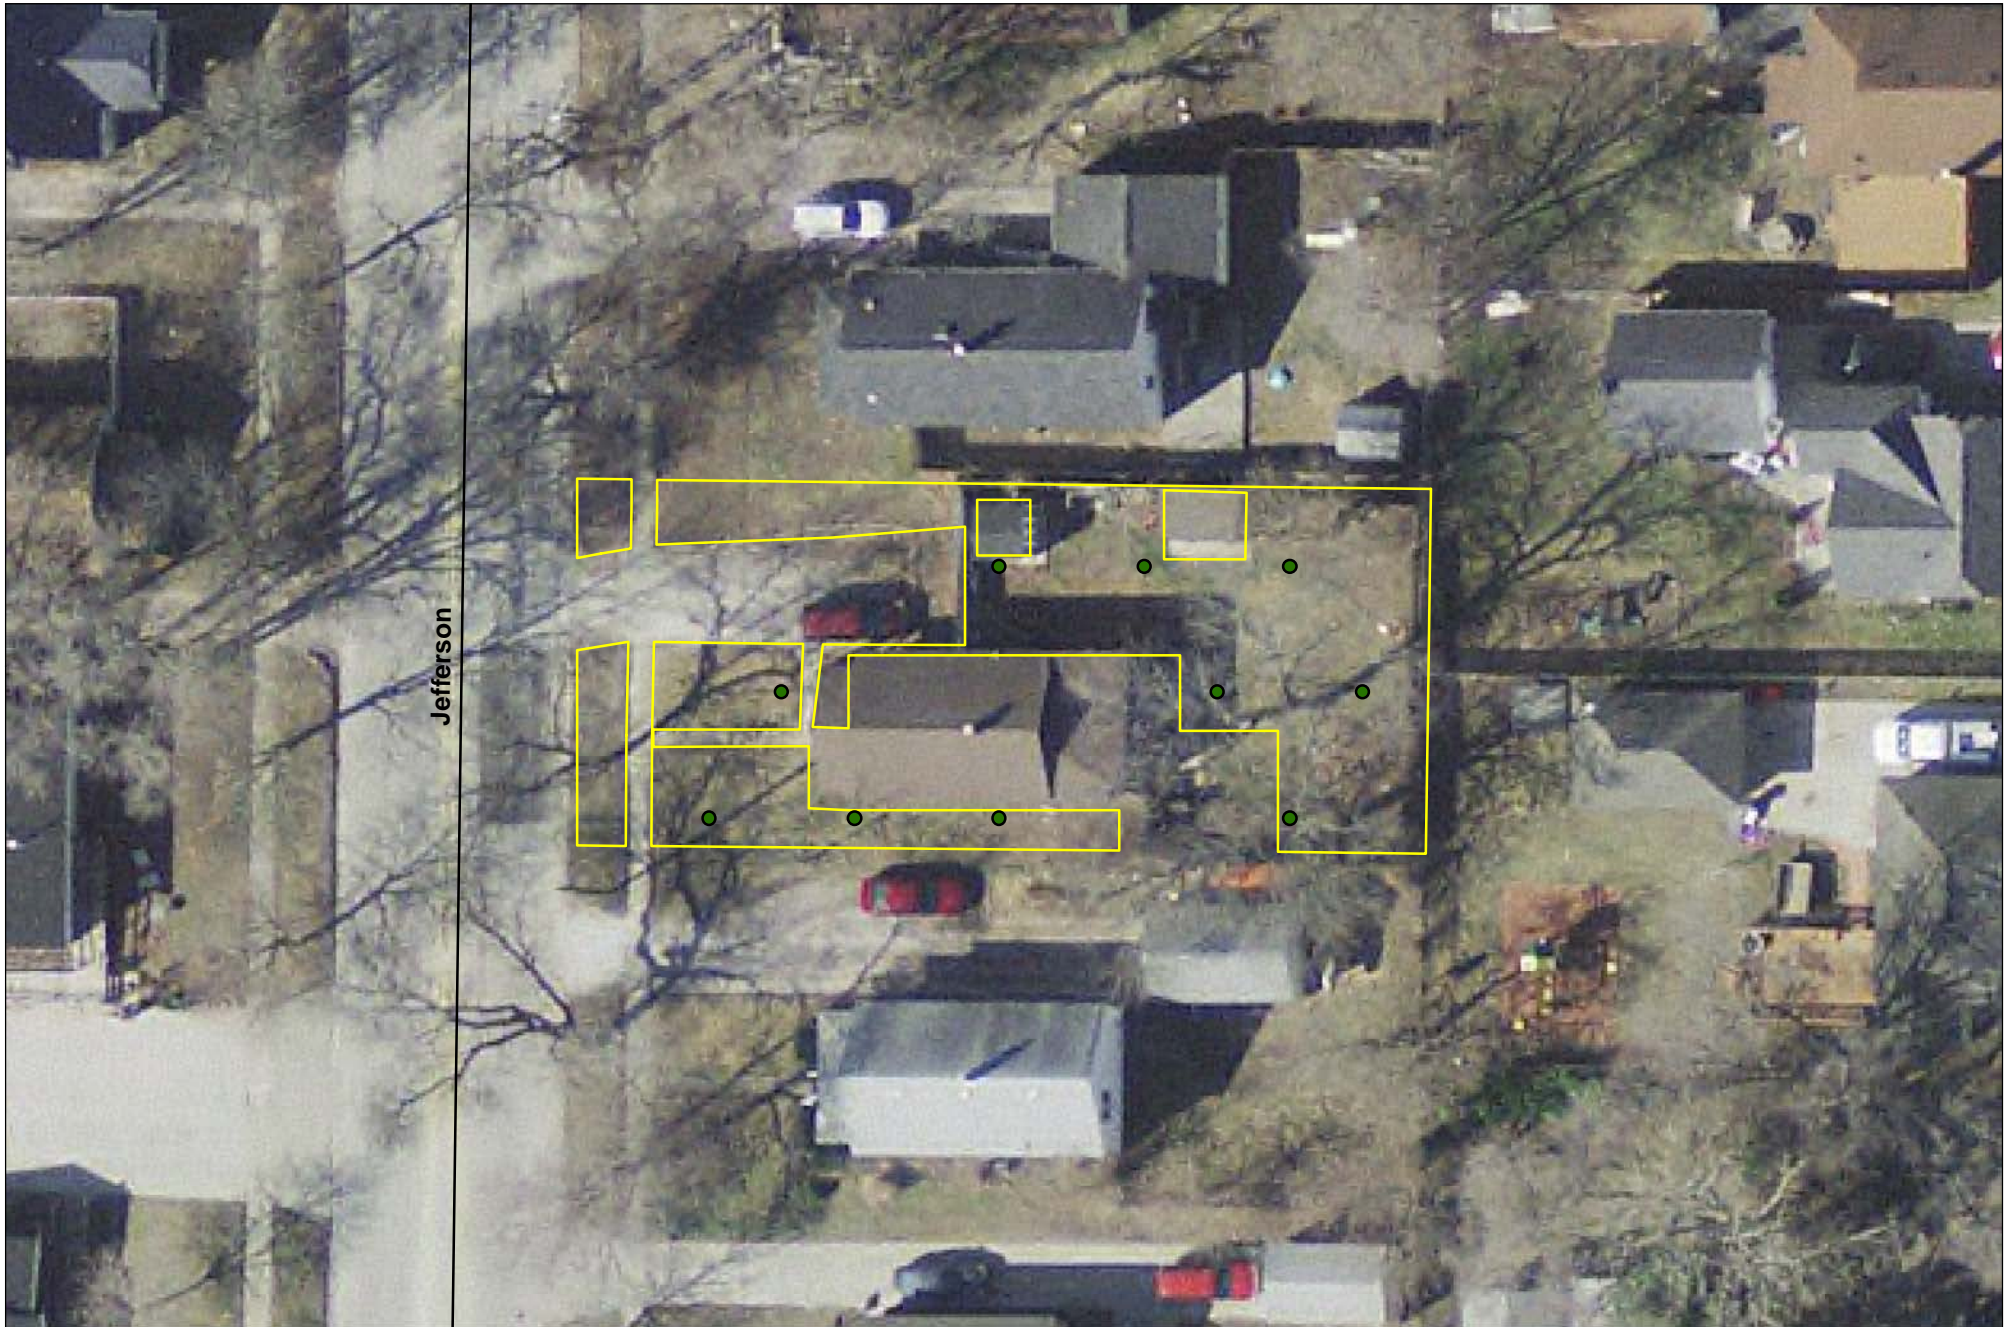

MIDLAND RESOLUTION

LEGEND

- As_Sampled
- Property
- Roadways

Notes:
0.10 Acres
10 Increments

Parcel 14-15-50-740
1314 Jefferson Ave
Midland Resolution Sampling Plan
Final Increment Locations