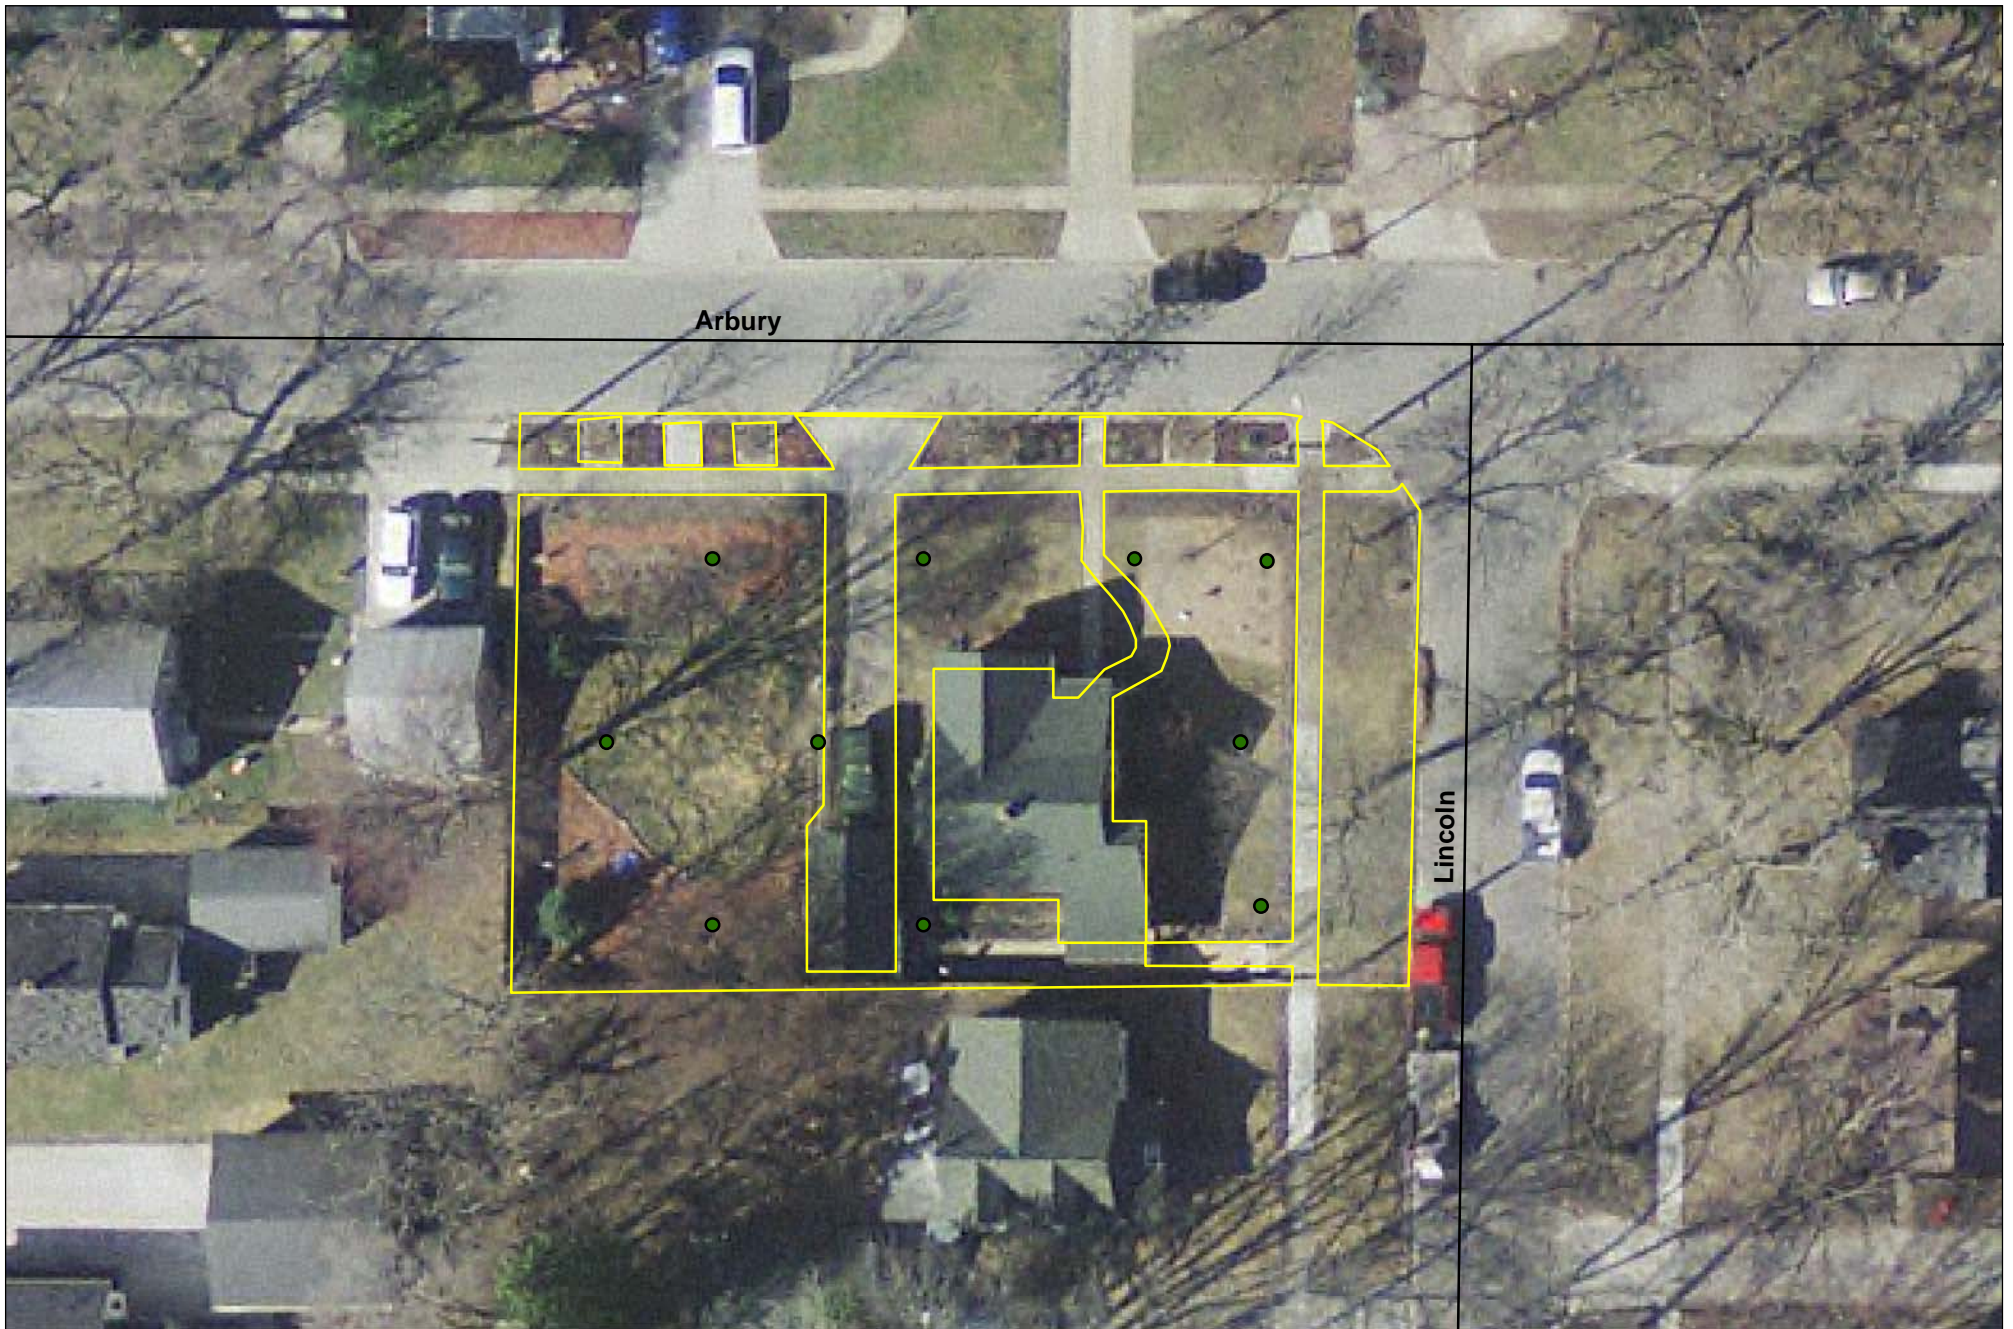

LEGEND

- As_Sampled
- Property
- Roadways

Notes:
0.18 Acres
10 Increments

Parcel 14-15-50-664
315 E Patrick Rd
Midland Resolution Sampling Plan
Final Increment Locations

MIDLAND RESOLUTION

LEGEND

- As_Sampled
- Property
- Roadways

Notes:
0.12 Acres
10 Increments

Parcel 14-15-50-672
413 E Patrick Rd
Midland Resolution Sampling Plan
Final Increment Locations

Arbury

Lincoln

MIDLAND RESOLUTION

LEGEND

- As_Sampled
- ▭ Property
- Roadways

Notes:
 0.22 Acres
 10 Increments