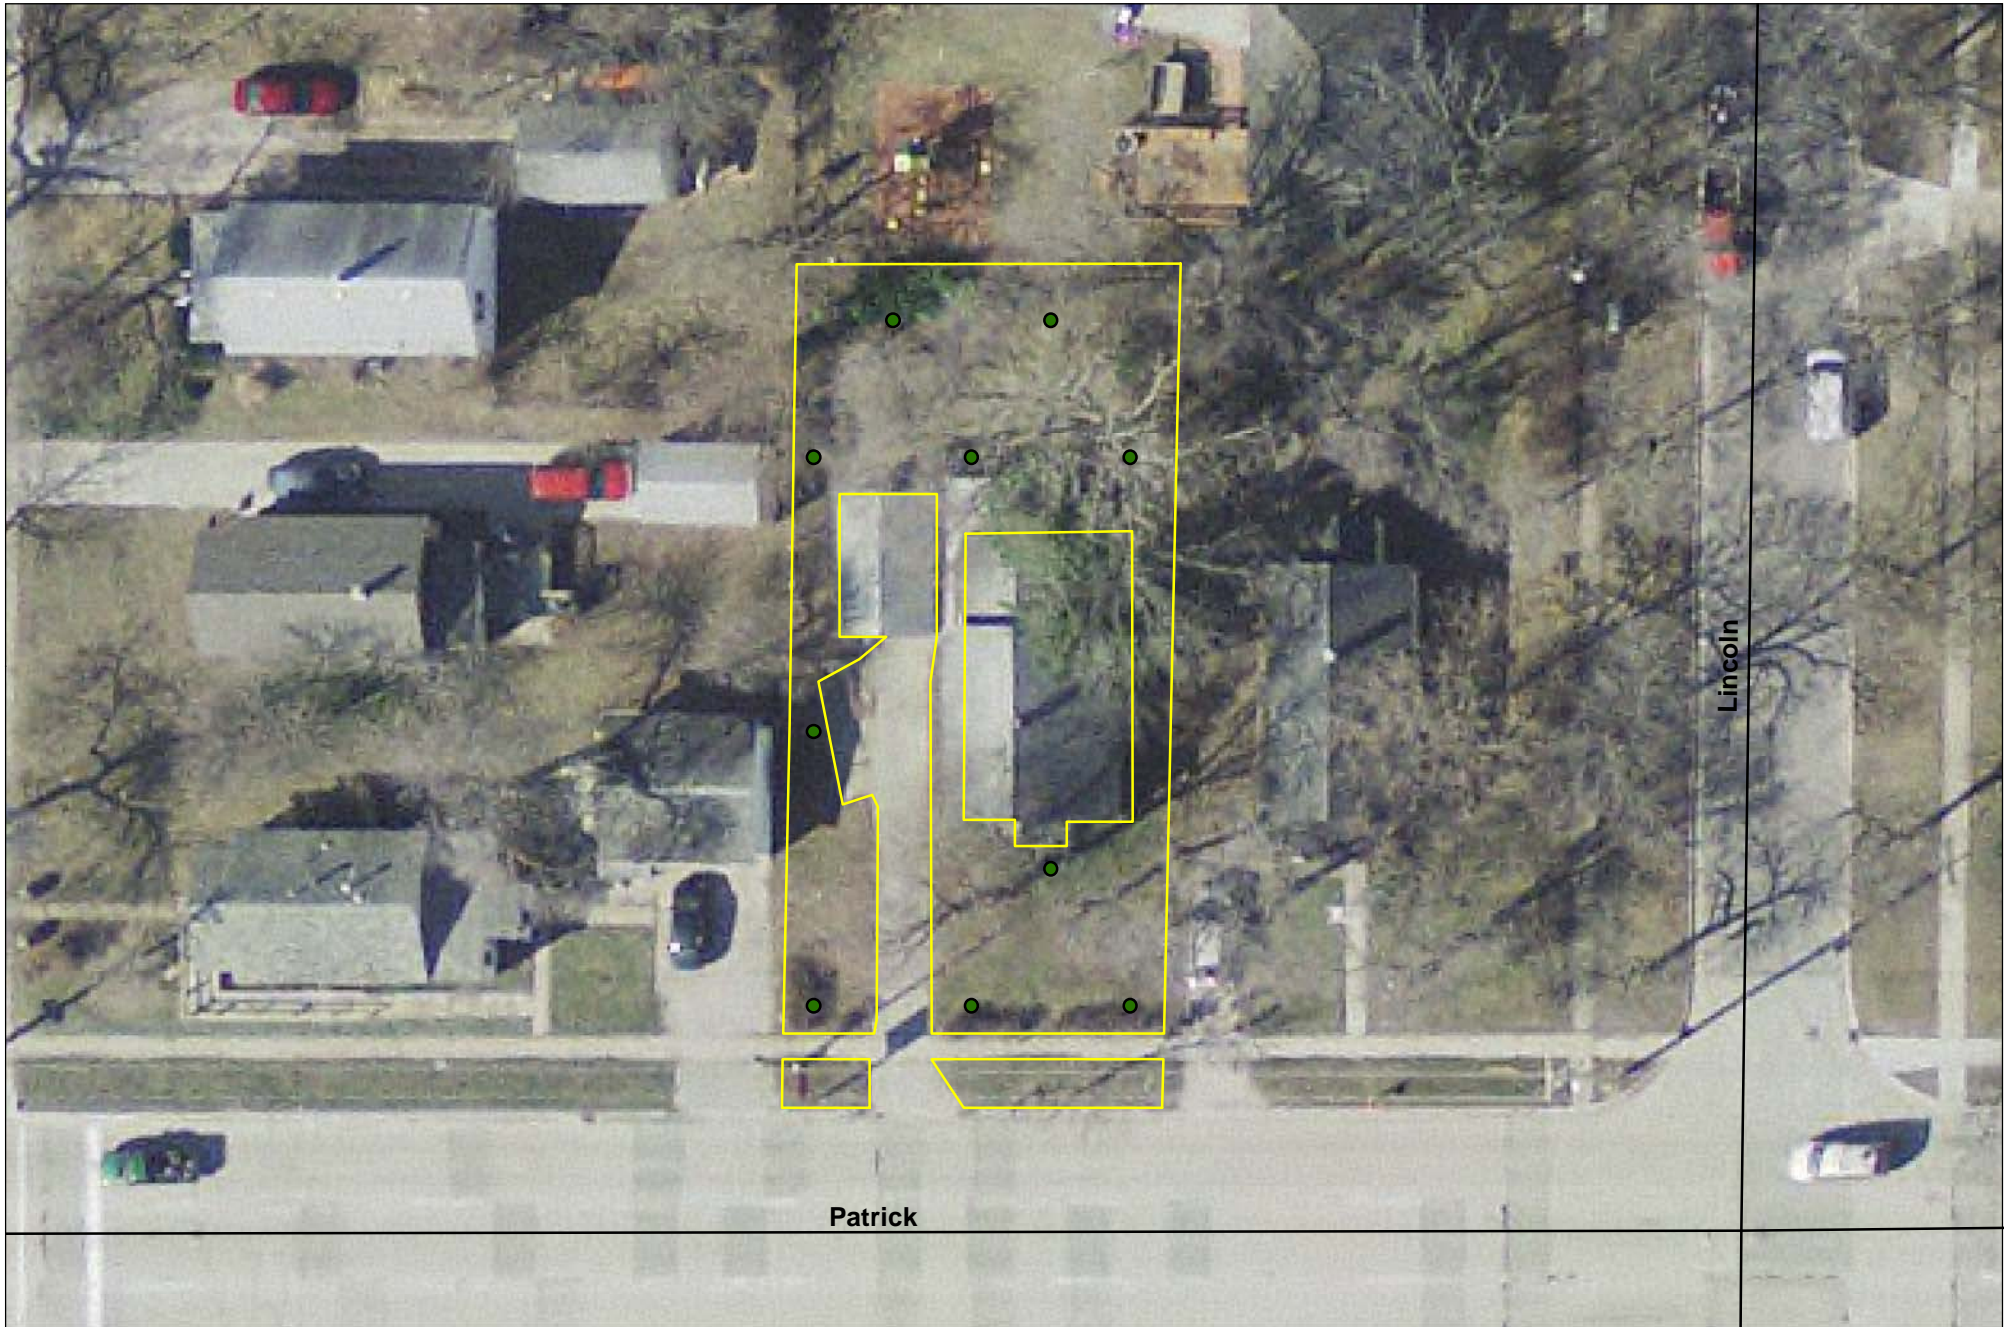

Jefferson

Patrick

MIDLAND RESOLUTION

LEGEND

- As_Sampled
- ▭ Property
- Roadways

Notes:
 0.11 Acres
 10 Increments

Parcel 14-15-50-746
 1302 Jefferson Ave
 Midland Resolution Sampling Plan
 Final Increment Locations