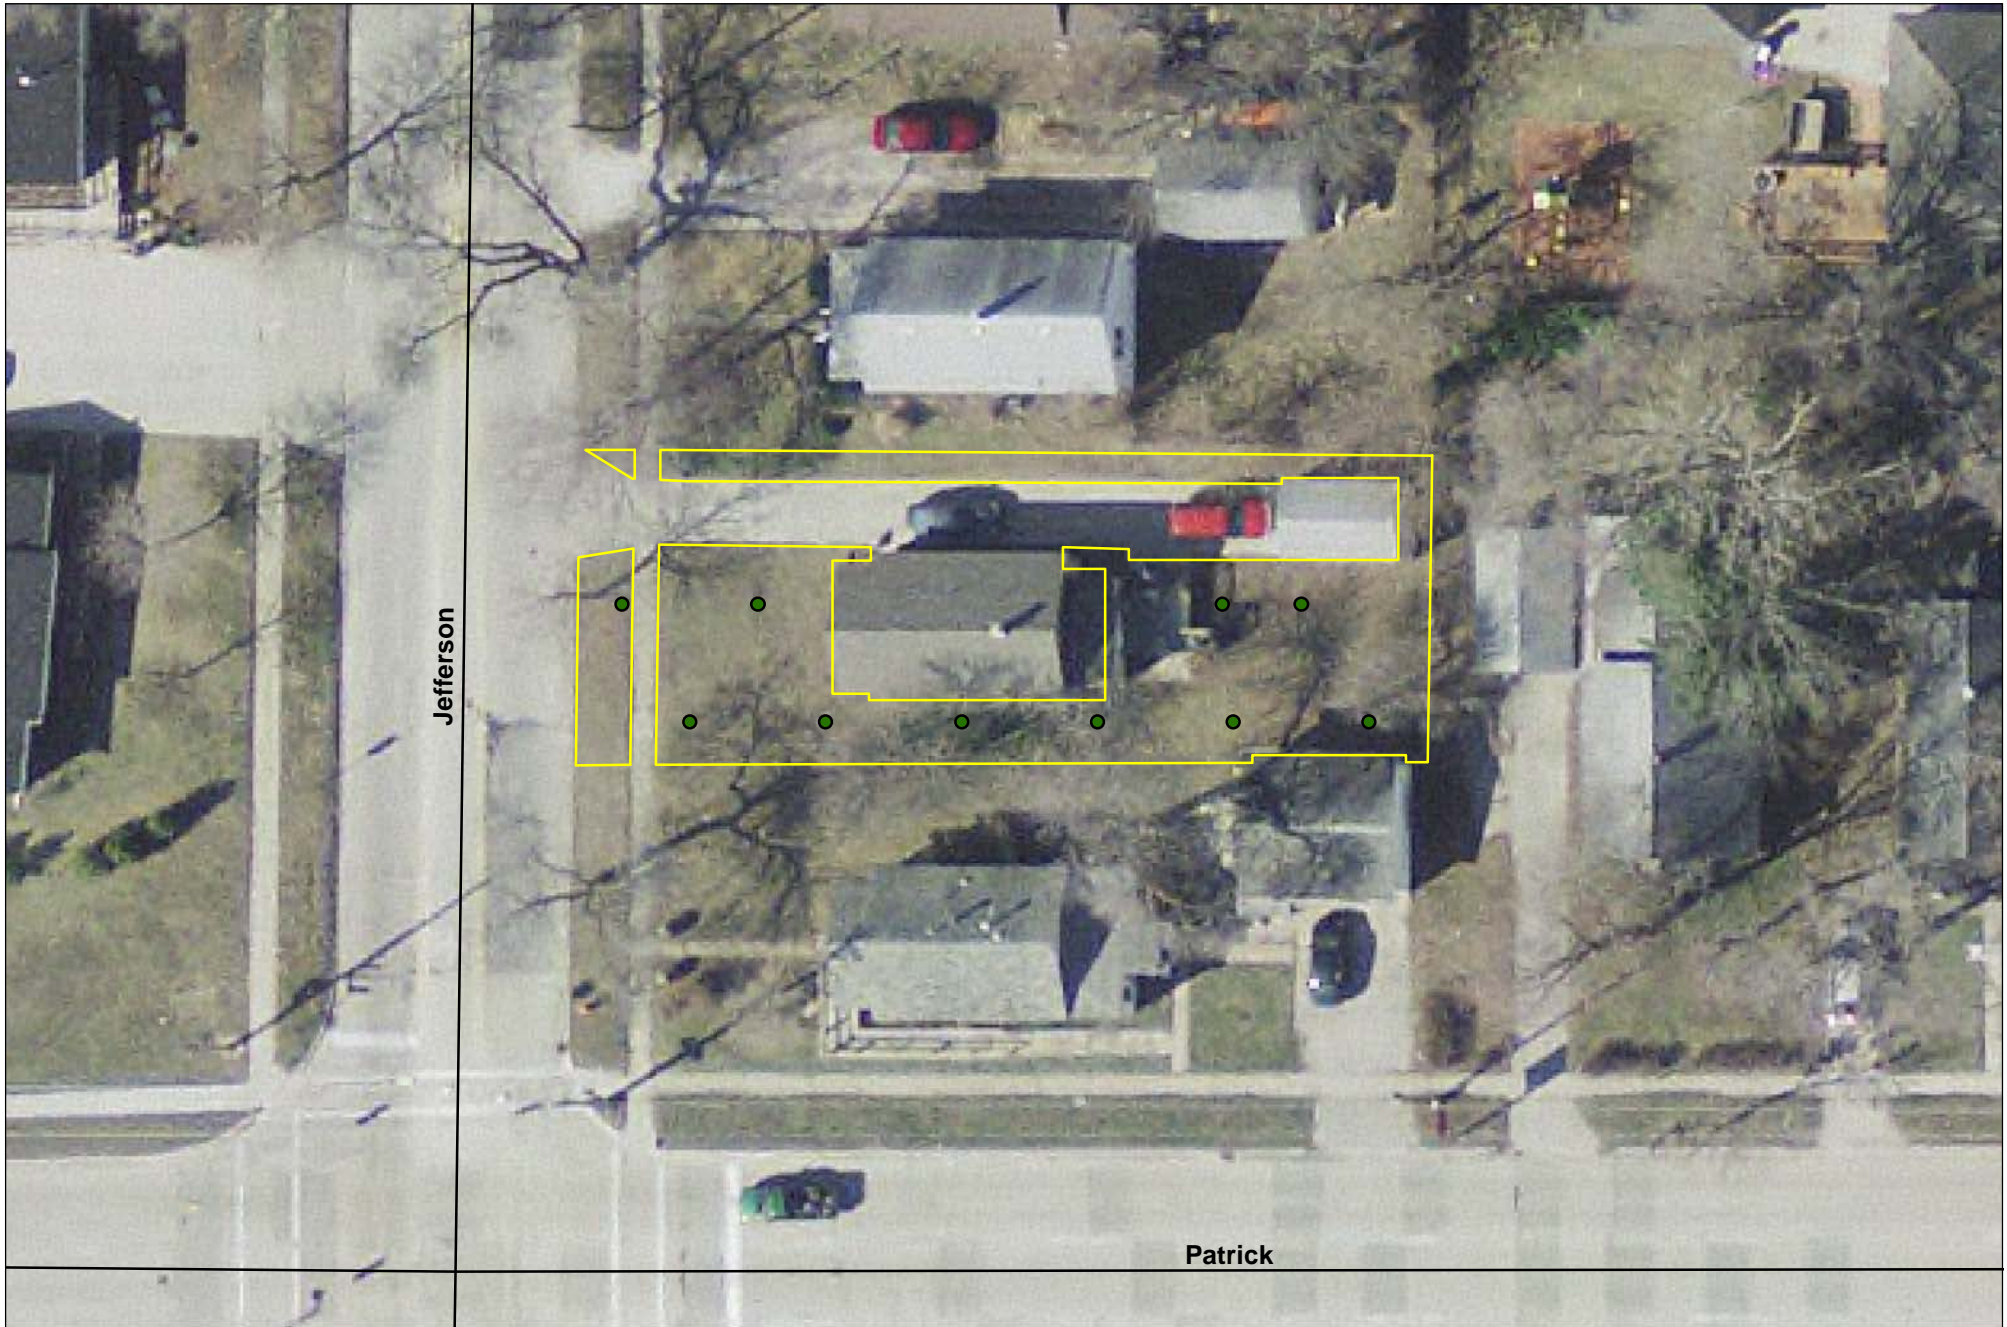

Jefferson

Patrick

1. **LEGEND**
2. As_Sampled
   - ▭ Property
   - Roadways

Notes:
0.09 Acres
10 Increments