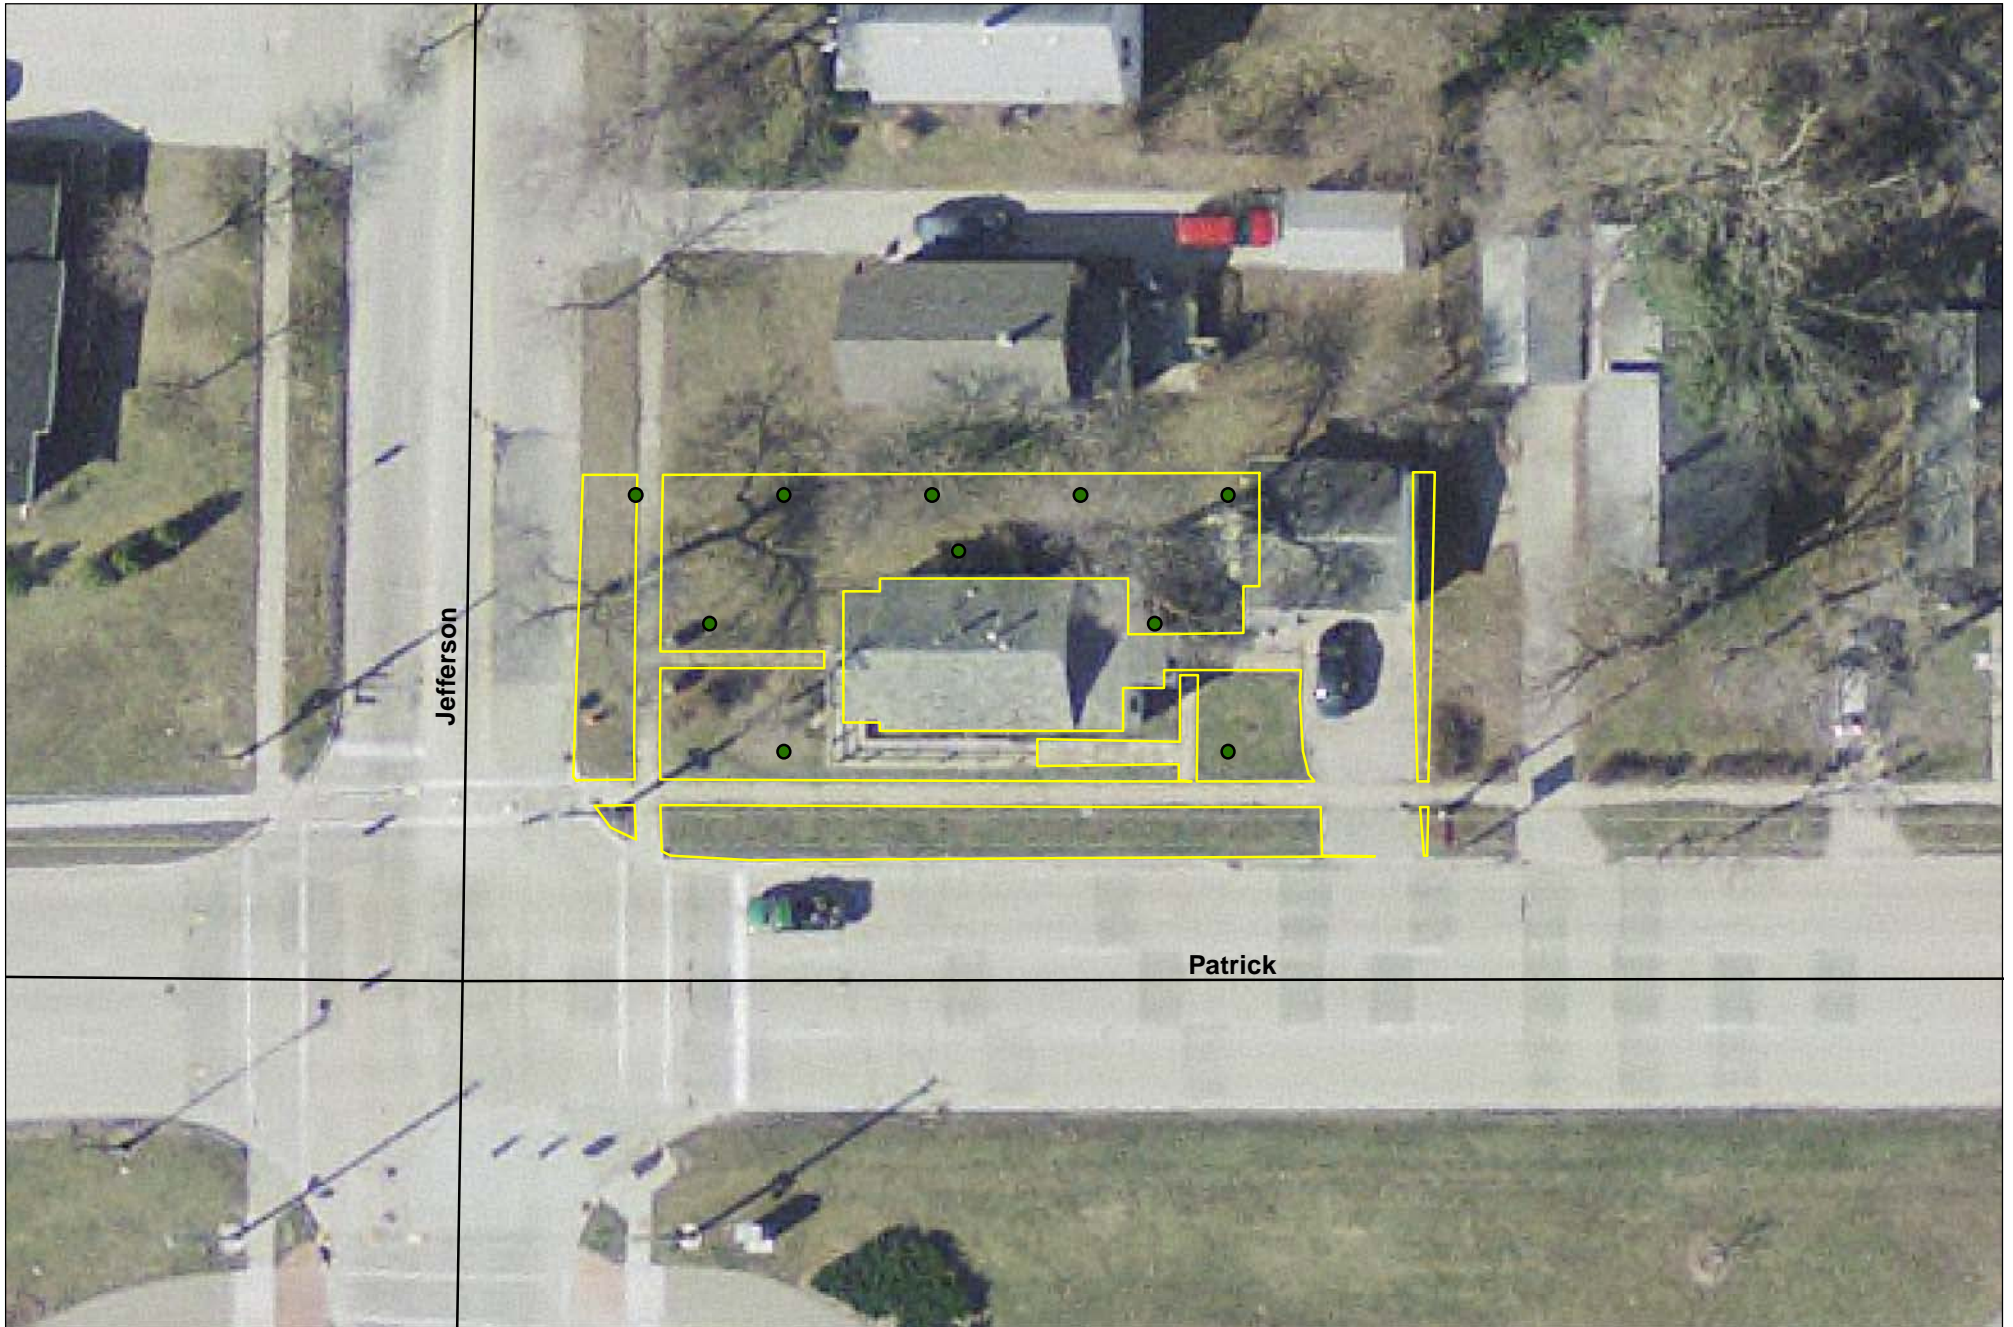

Parcel 14-15-50-742
1310 Jefferson Ave
Midland Resolution Sampling Plan
Final Increment Locations

Jefferson

Patrick

- LEGEND**
- As_Sampled
 - ▭ Property
 - Roadways

Notes:
0.09 Acres
10 Increments

Parcel 14-15-50-744
1306 Jefferson Ave
Midland Resolution Sampling Plan
Final Increment Locations