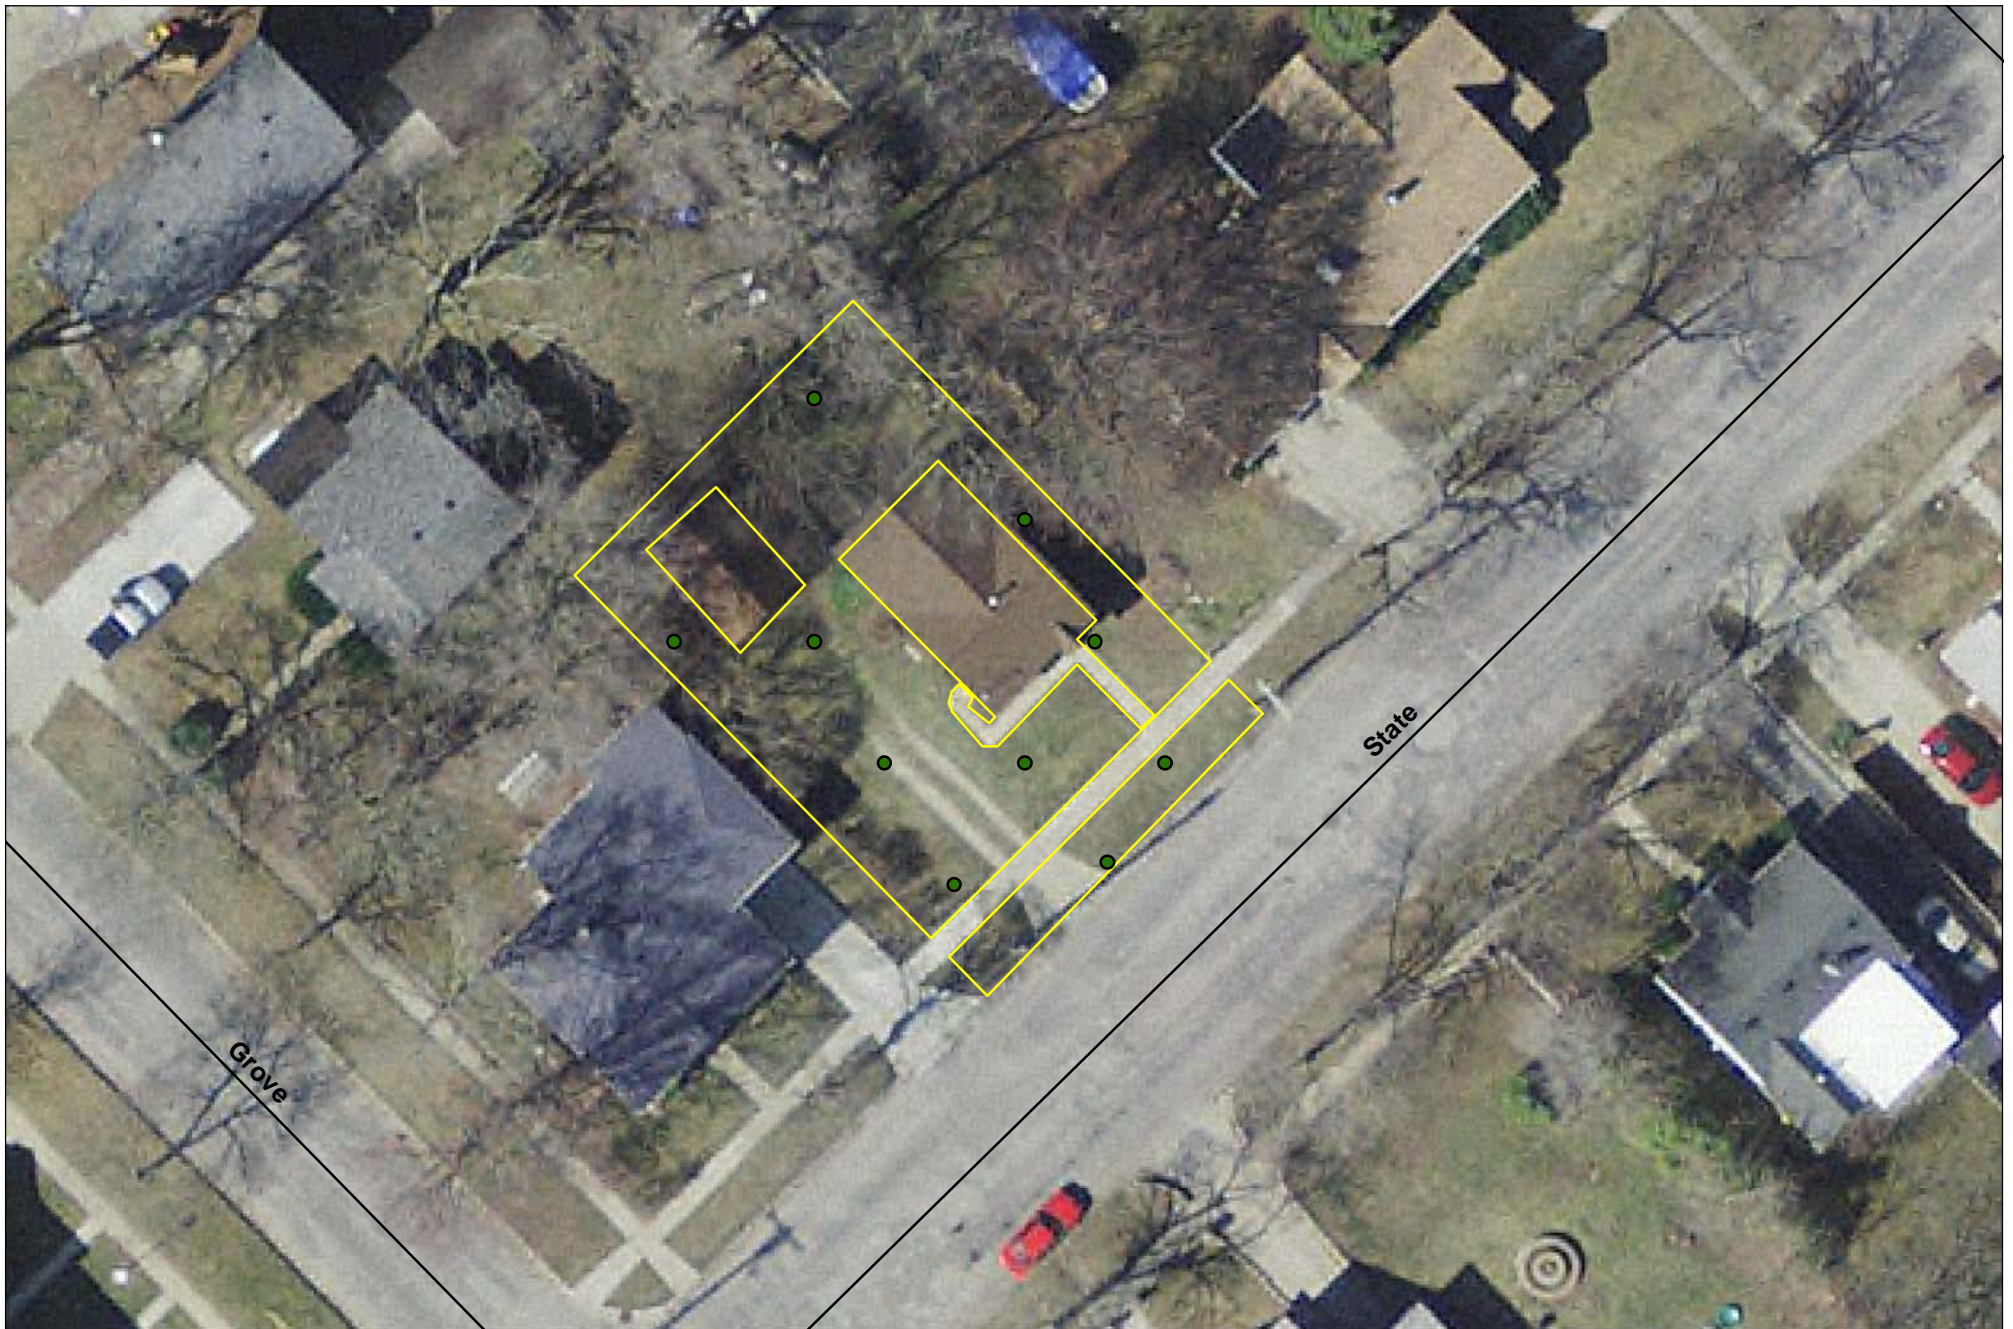

MIDLAND RESOLUTION

LEGEND

- As_Sampled
- Property
- Roadways

Notes:
0.10 Acres
10 Increments

Parcel 14-16-40-426
605 State St
Midland Resolution Sampling Plan
Final Increment Locations