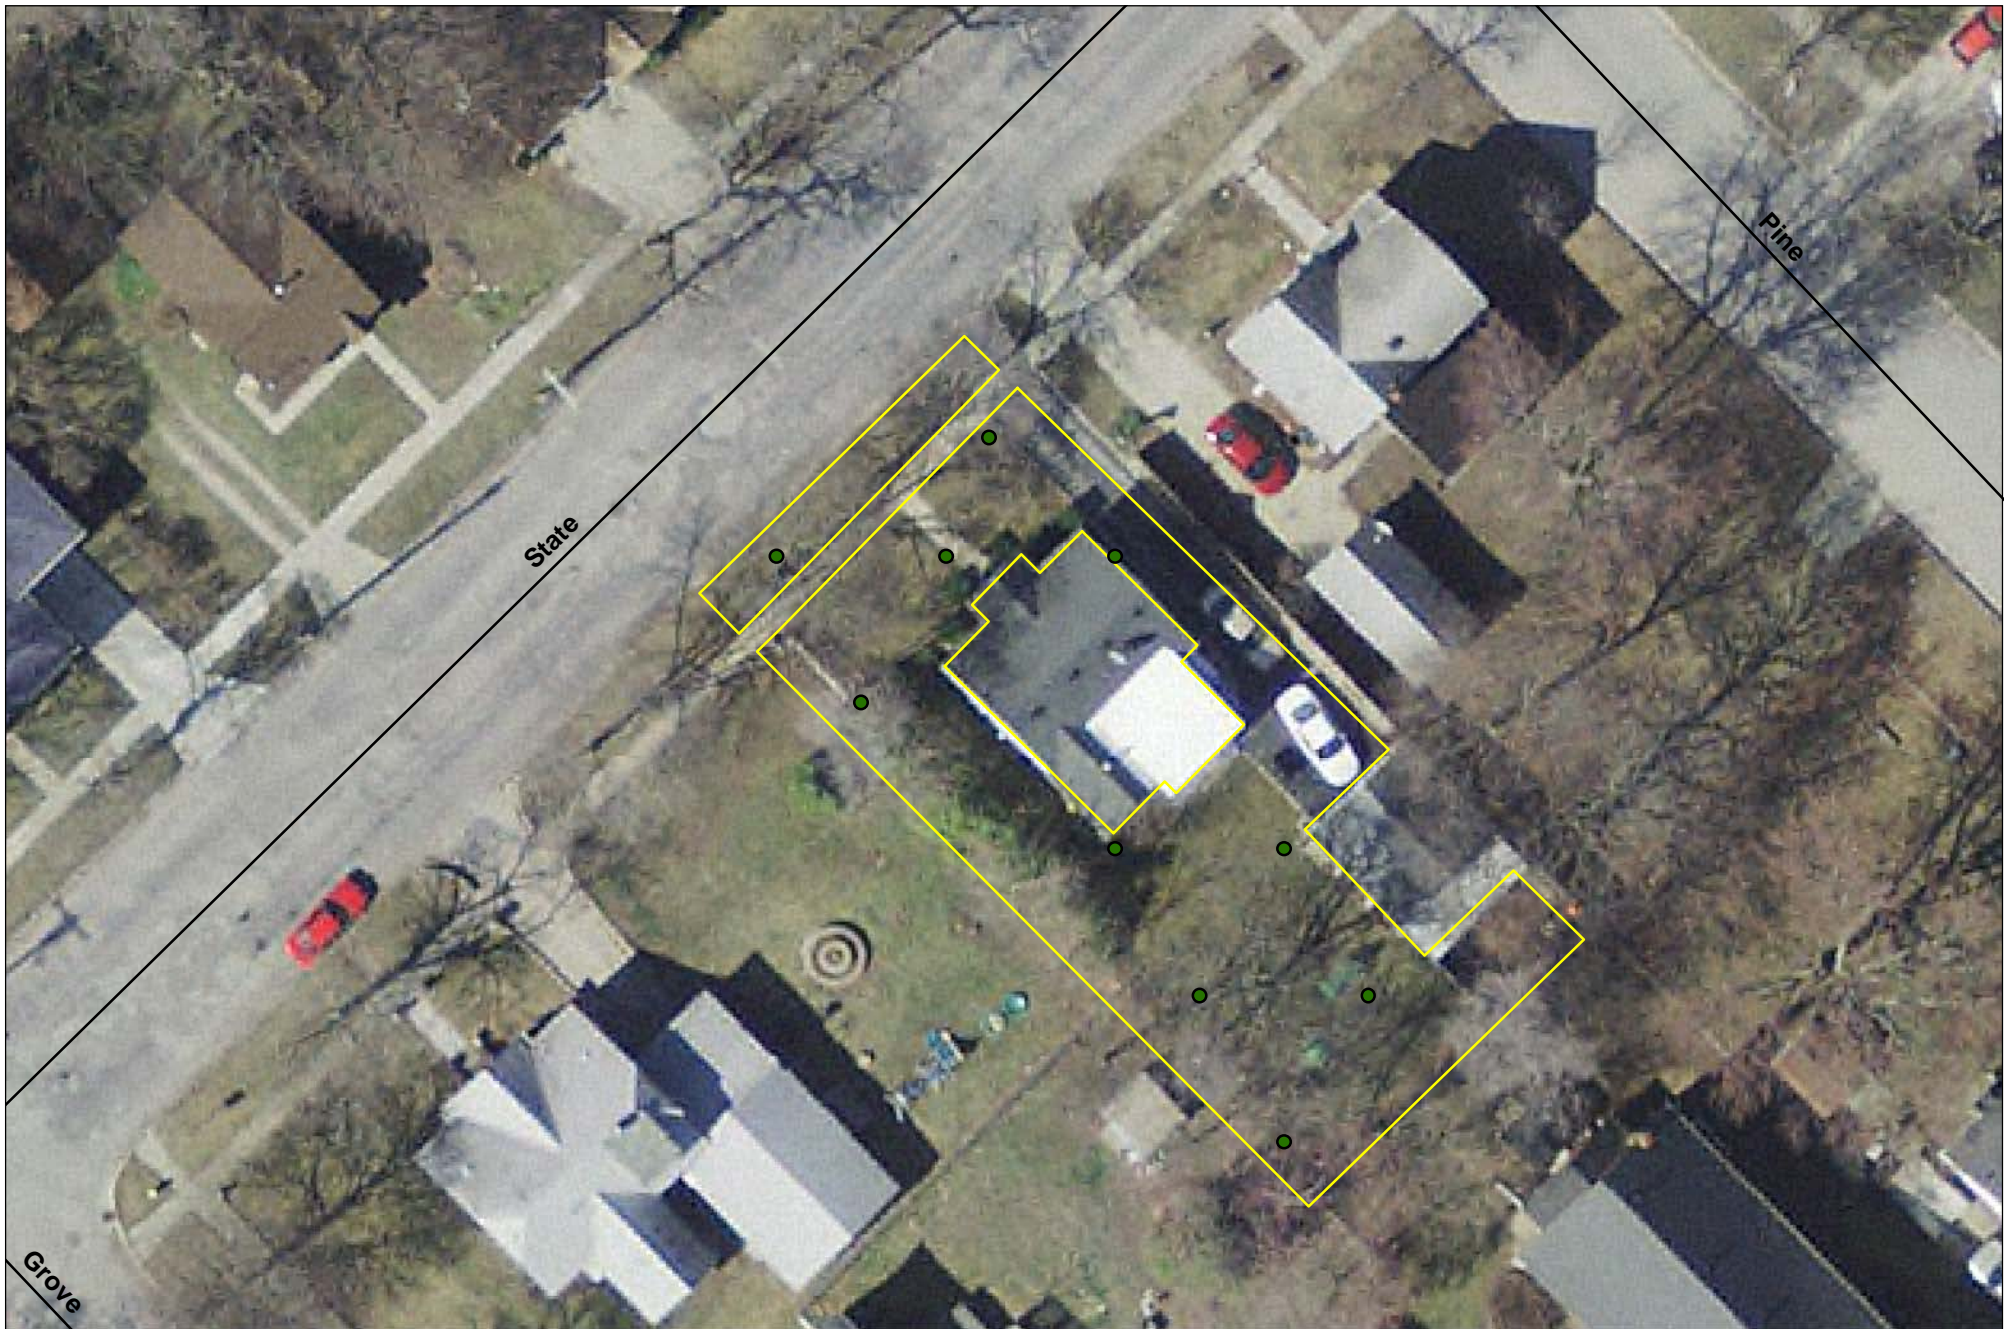

MIDLAND RESOLUTION

LEGEND

- As_Sampled
- ▭ Property
- Roadways

Notes:
0.14 Acres
10 Increments

Parcel 14-16-40-498
610 State St
Midland Resolution Sampling Plan
Final Increment Locations