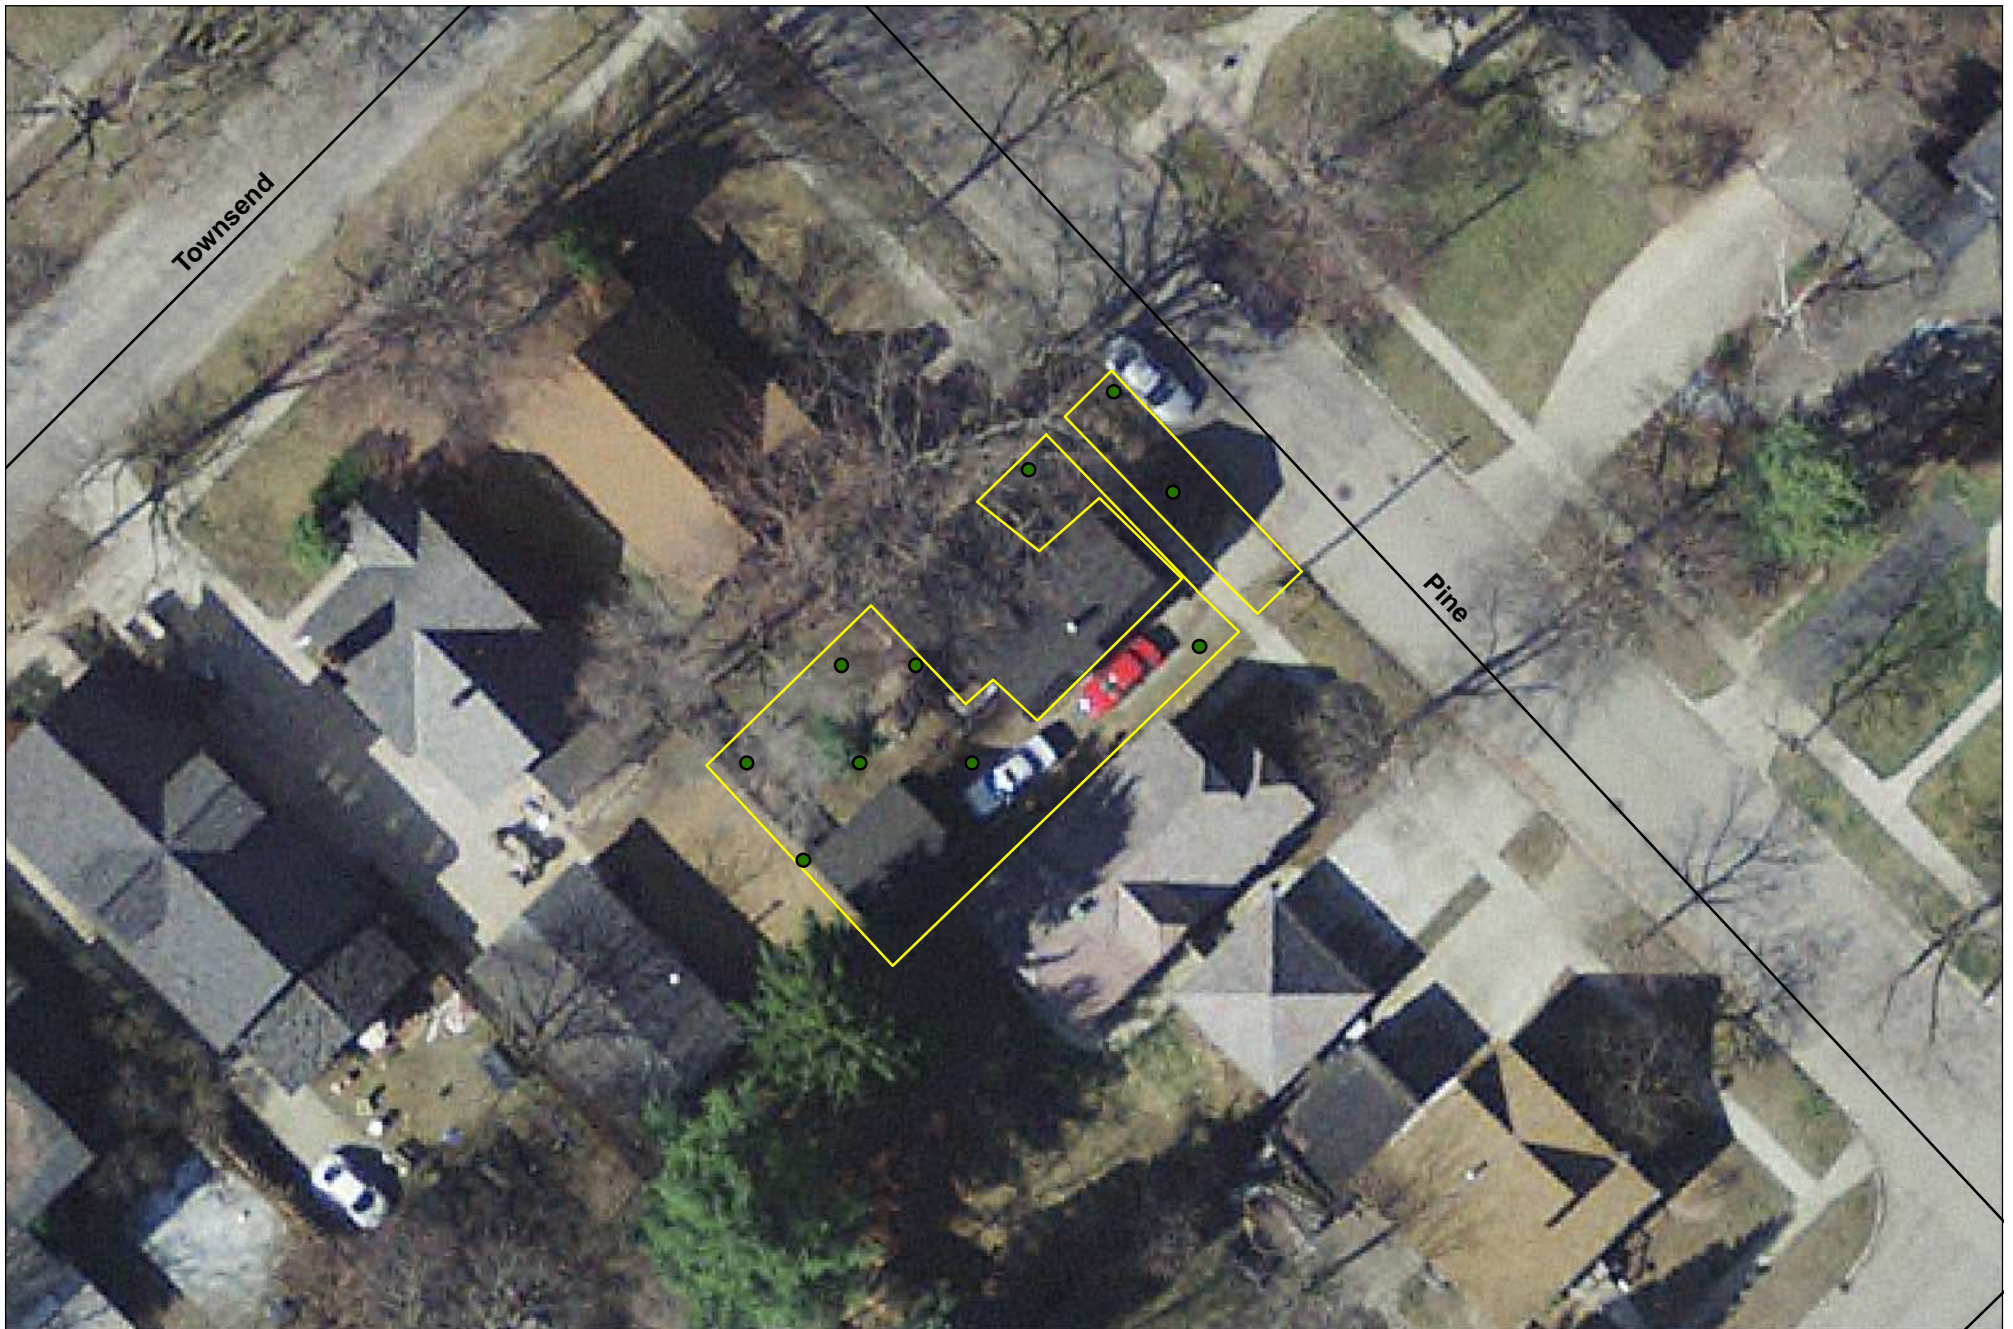

MIDLAND RESOLUTION

LEGEND

- As_Sampled
- ▭ Property
- Roadways

Notes:
0.06 Acres
10 Increments

Parcel 14-16-50-040
406 E Pine St
Midland Resolution Sampling Plan
Final Increment Locations