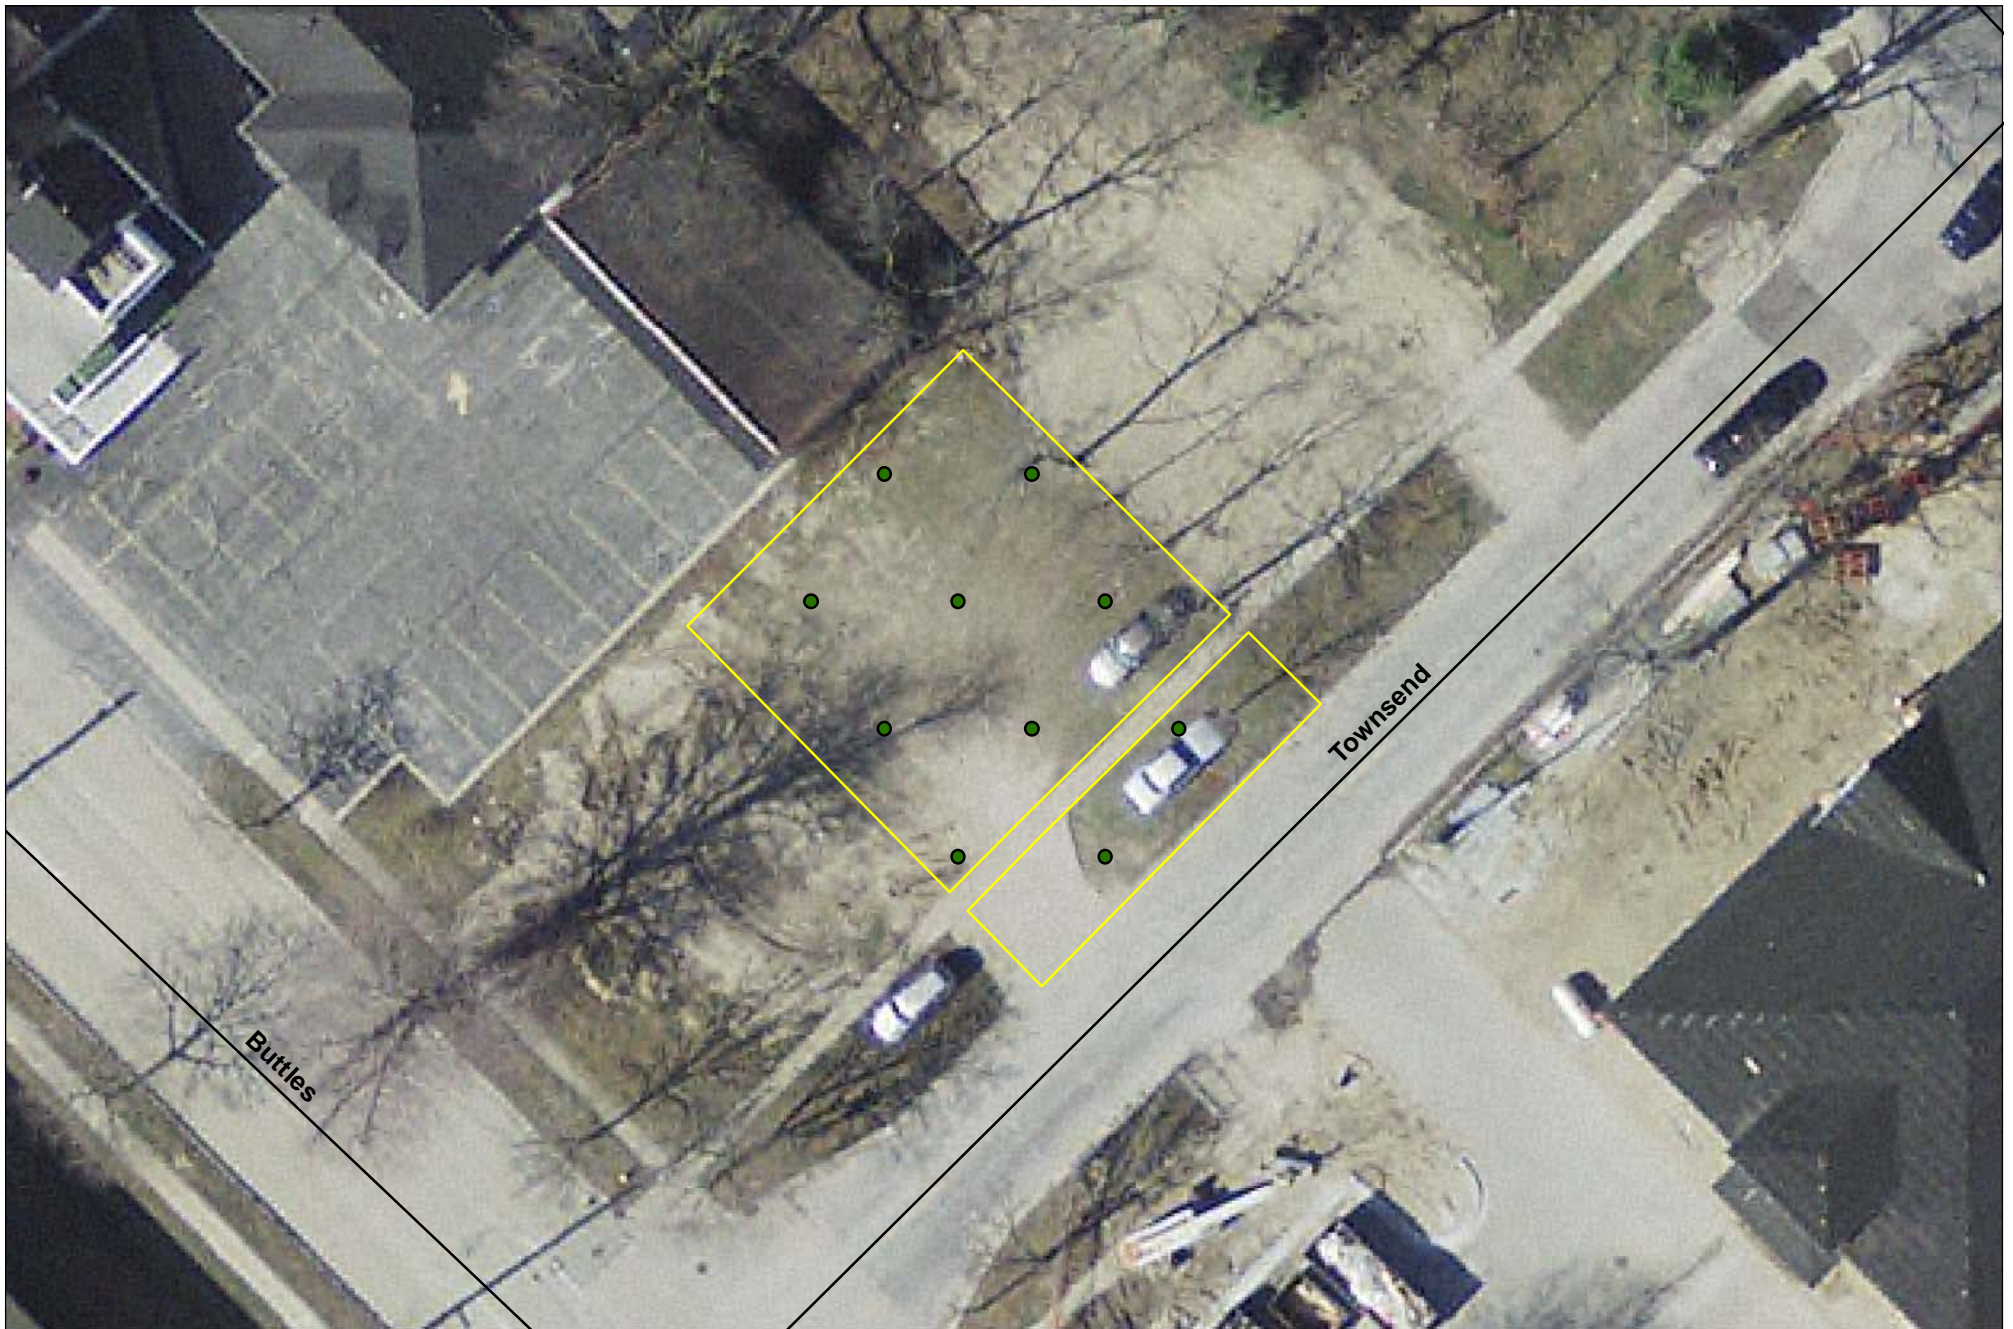

MIDLAND RESOLUTION

LEGEND

- As_Sampled
- ▭ Property
- Roadways

Notes:
0.11 Acres
10 Increments

Parcel 14-16-50-156
403 Townsend St
Midland Resolution Sampling Plan
Final Increment Locations

MIDLAND RESOLUTION