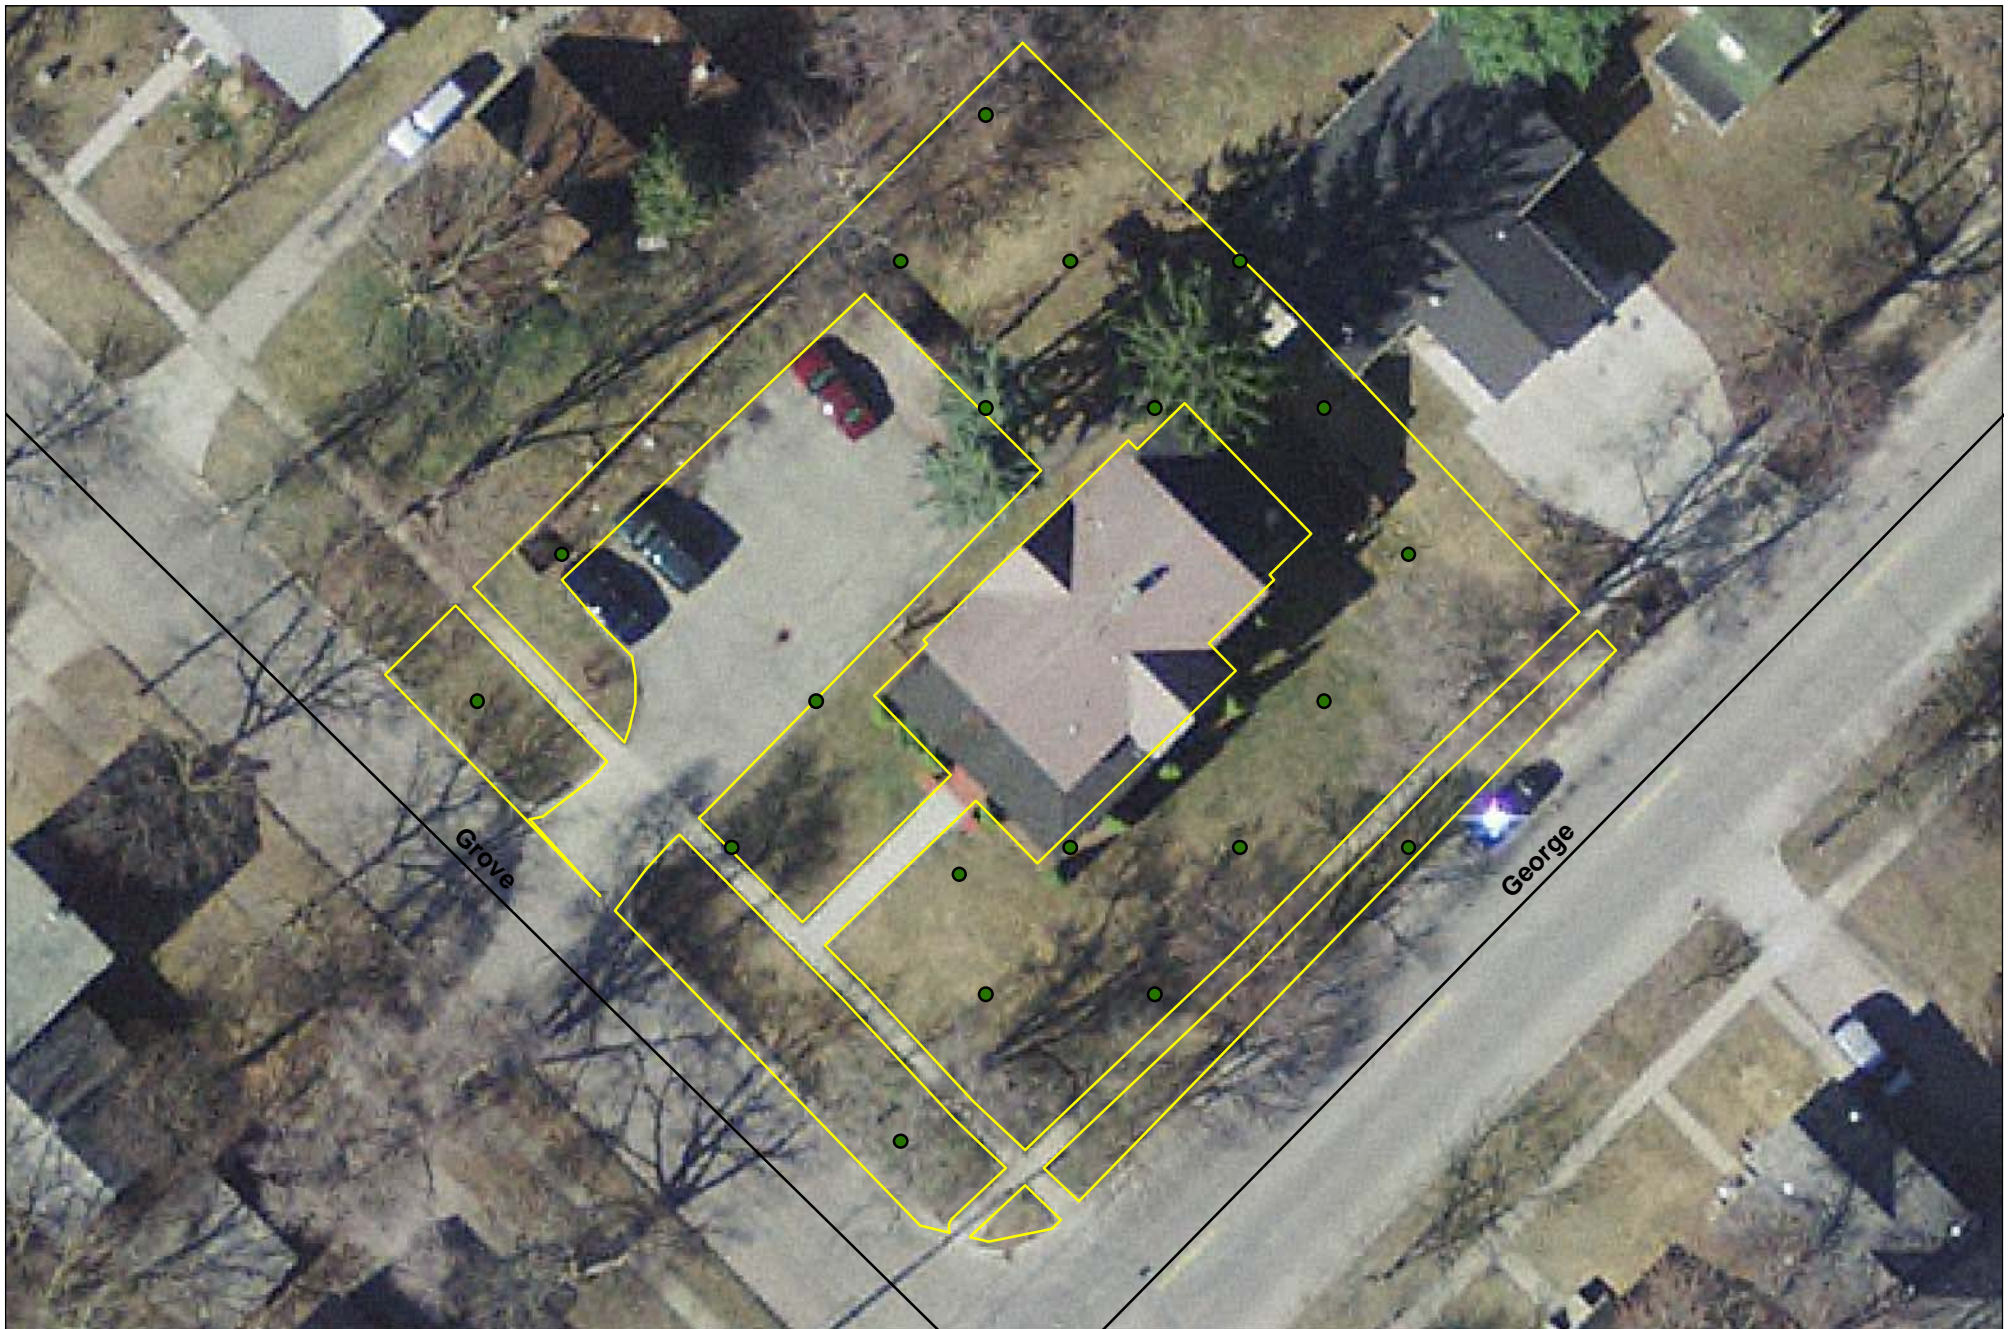

MIDLAND RESOLUTION

LEGEND

- As_Sampled
- ▭ Property
- Roadways

Notes:
0.13 Acres
10 Increments

Parcel 14-16-50-030
505 E Grove St
Midland Resolution Sampling Plan
Final Increment Locations

MIDLAND RESOLUTION