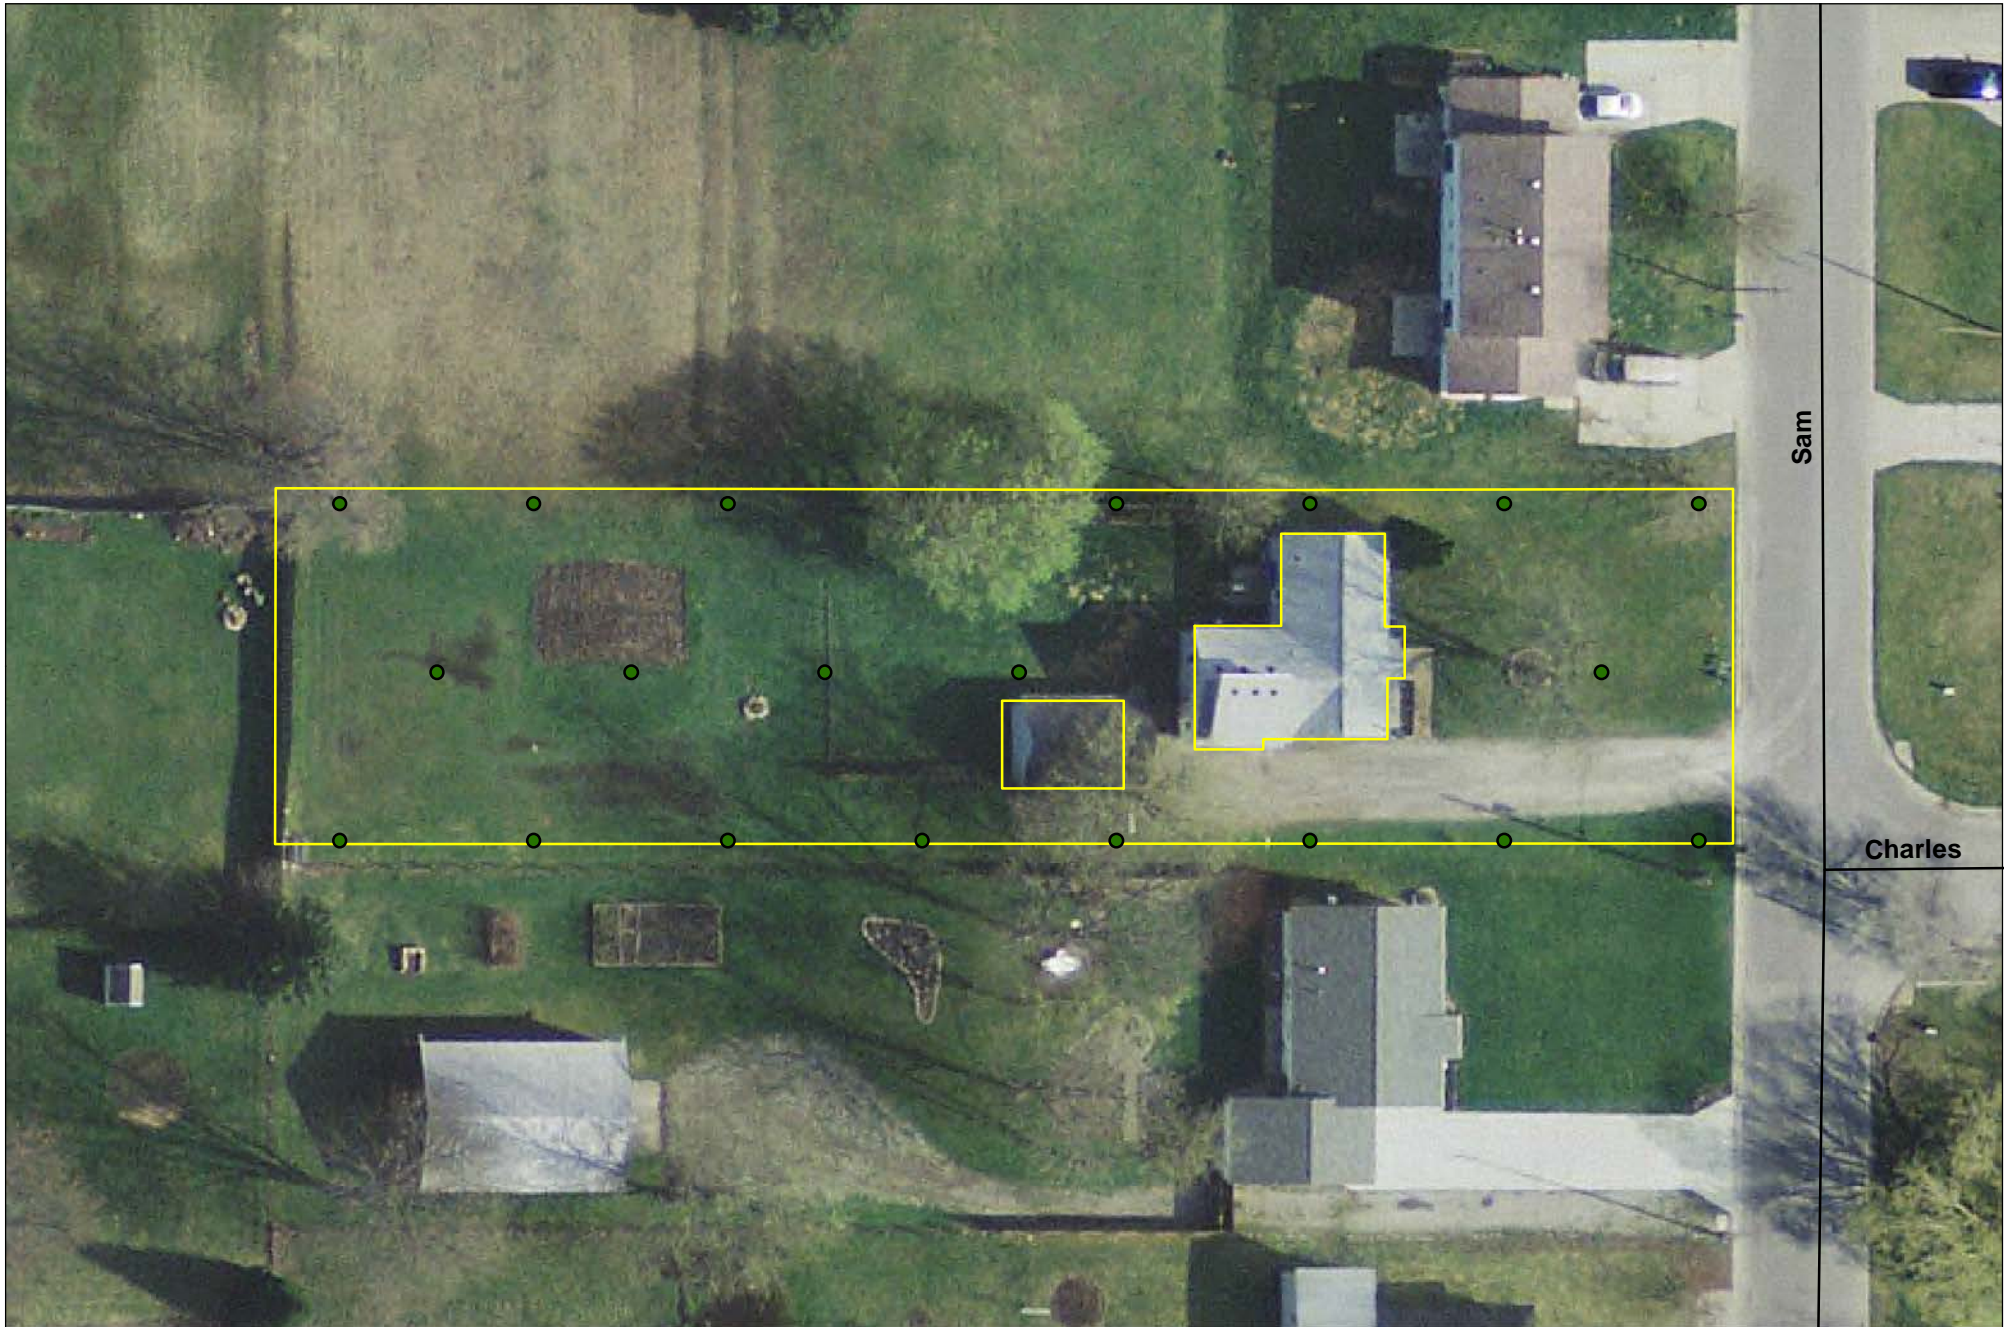

Sam

Charles

MIDLAND RESOLUTION

LEGEND

- As_Sampled
- ▭ Property
- Roadways

Notes:
0.47 Acres
20 Increments

Parcel 14-23-60-028

411 Sam St

Midland Resolution Sampling Plan
Final Increment Locations