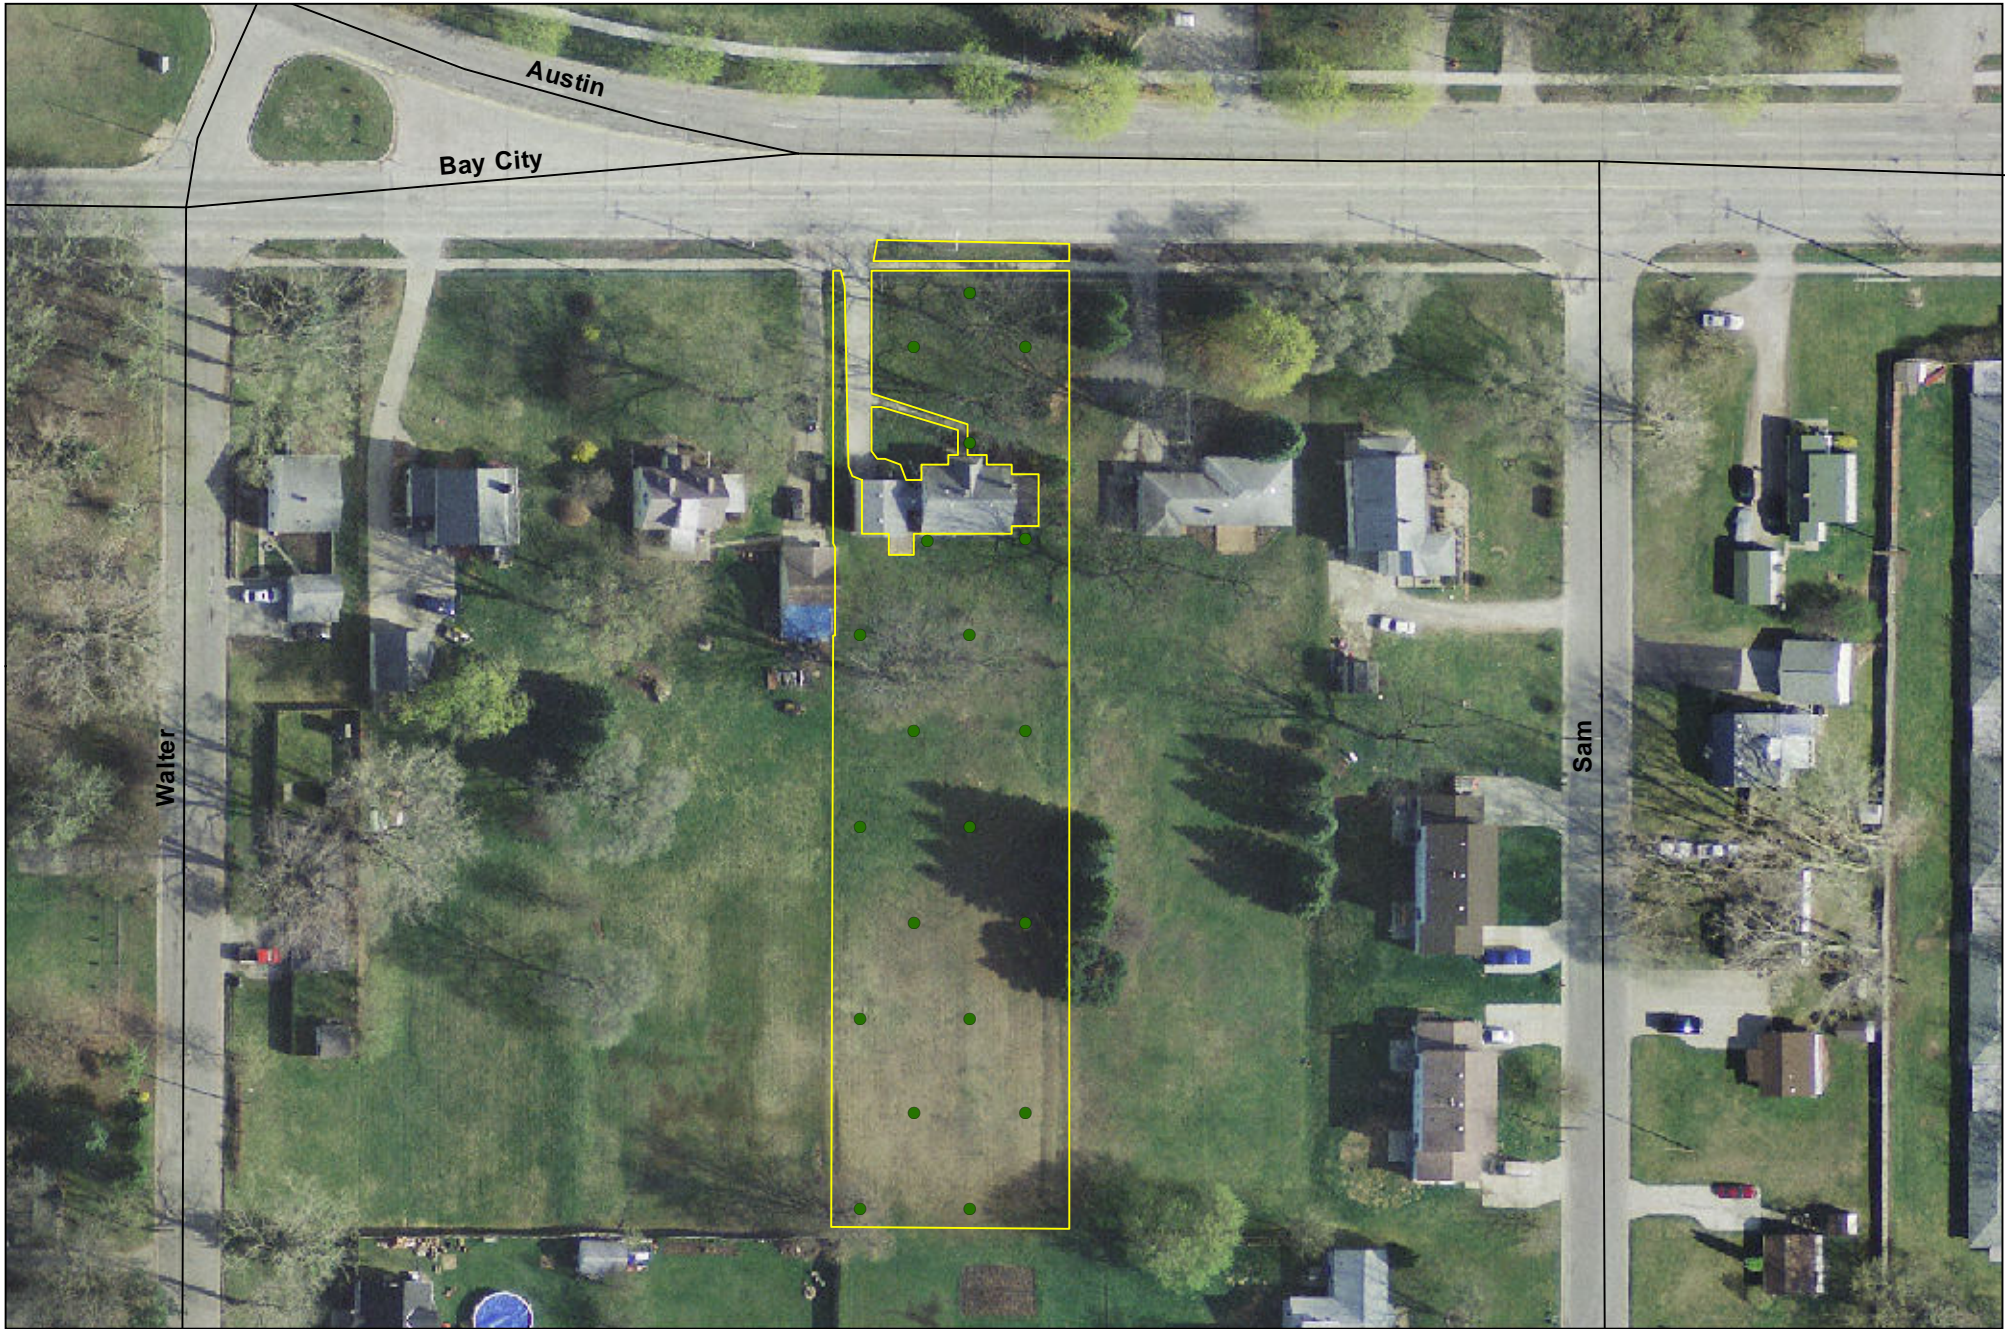

MIDLAND RESOLUTION

LEGEND

- As_Sampled
- ▭ Property
- Roadways

Notes:
0.84 Acres
20 Increments

Parcel 14-23-60-040
2412 Bay City Rd
Midland Resolution Sampling Plan
Final Increment Locations

MIDLAND RESOLUTION