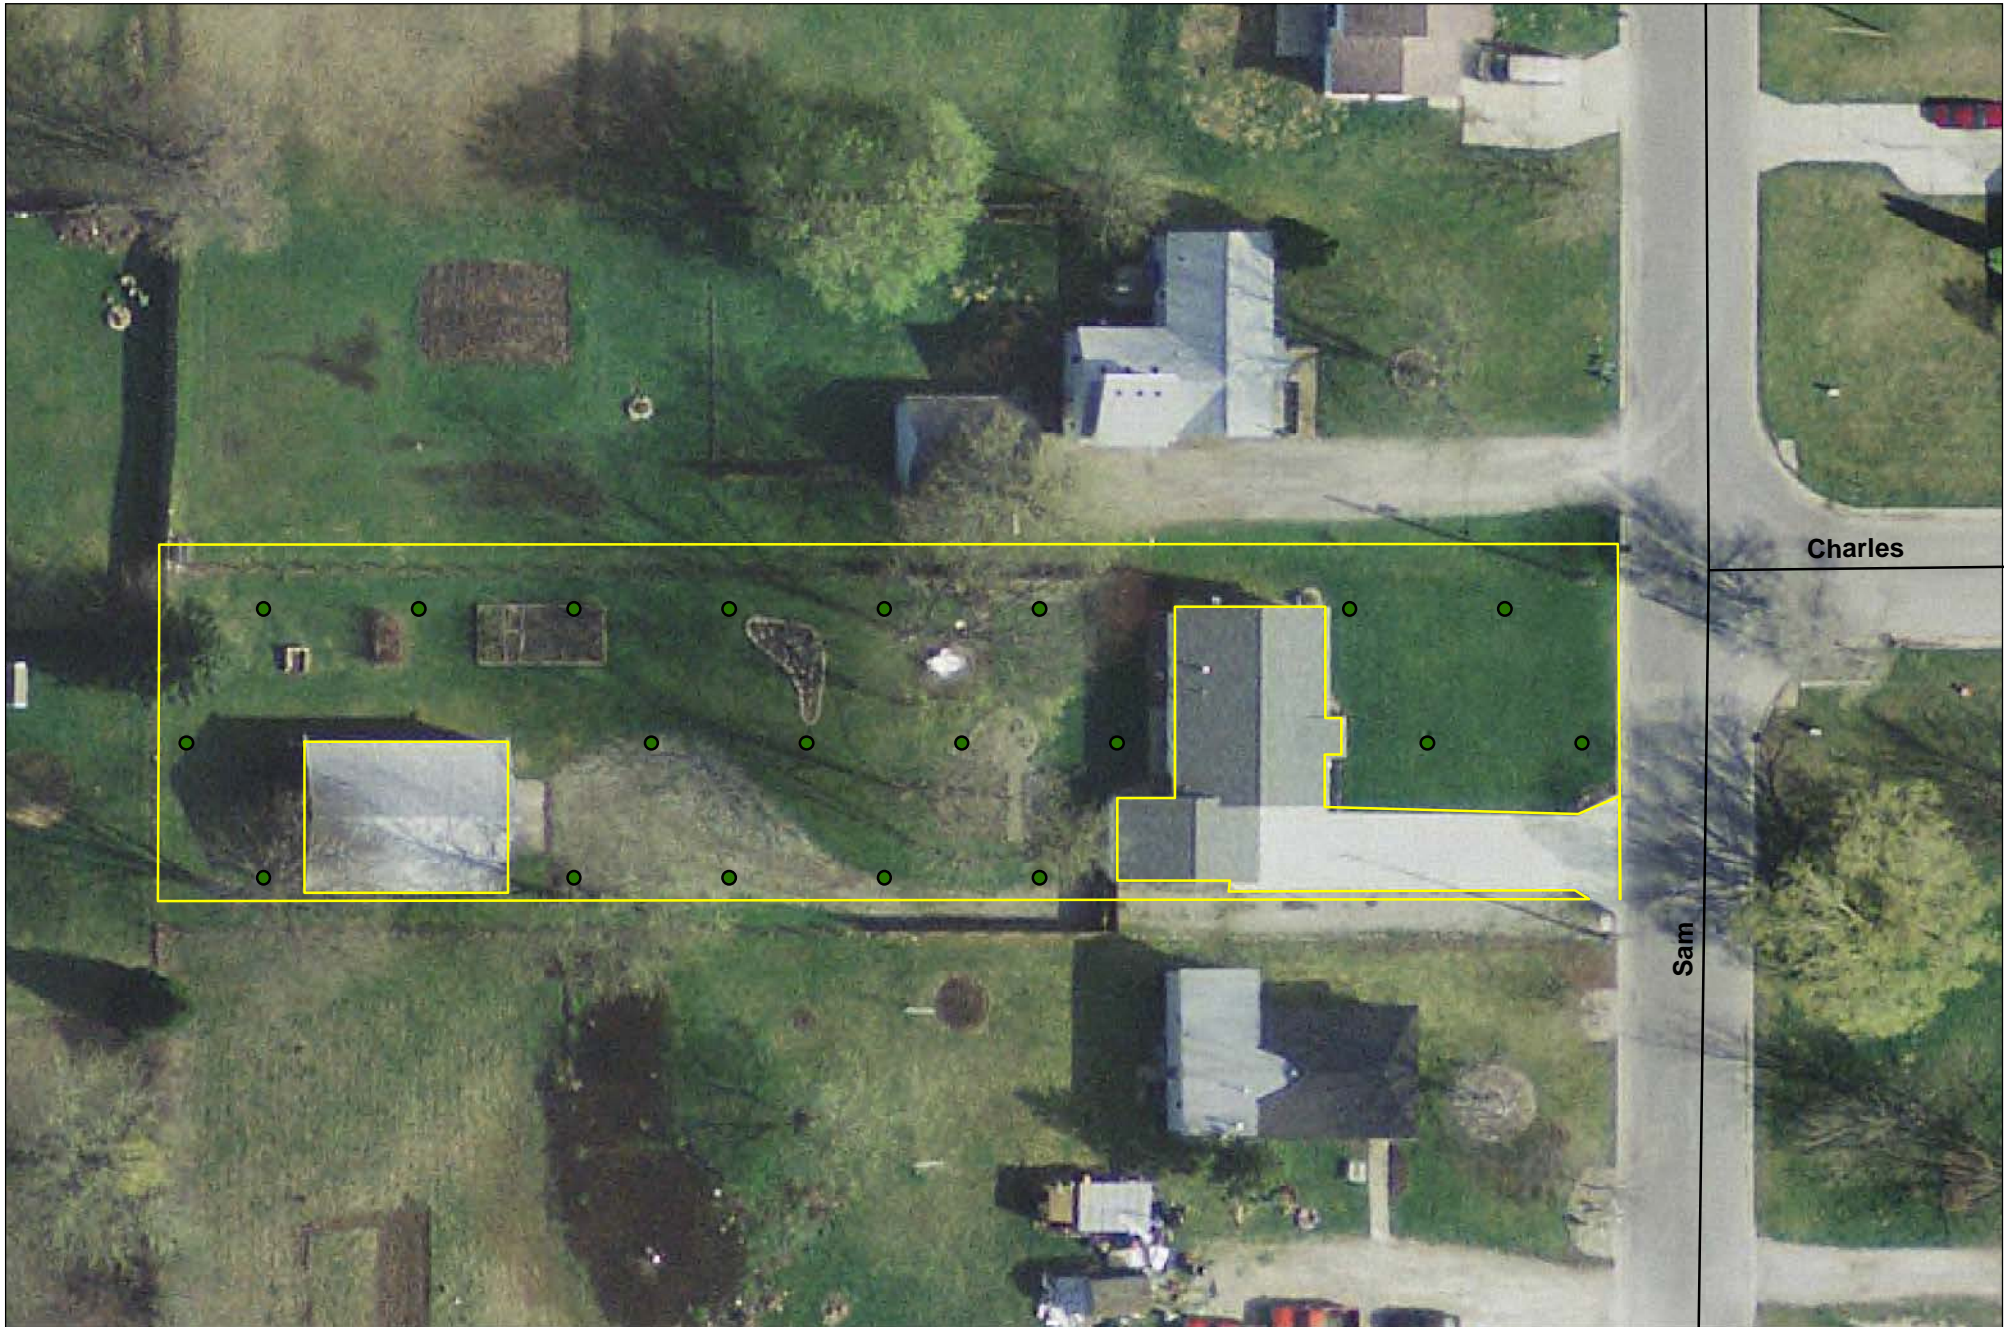

Charles

Sam

MIDLAND RESOLUTION

LEGEND

- As_Sampled
- ▭ Property
- Roadways

Notes:
0.42 Acres
20 Increments

Parcel 14-23-60-024

407 Sam St

Midland Resolution Sampling Plan
Final Increment Locations