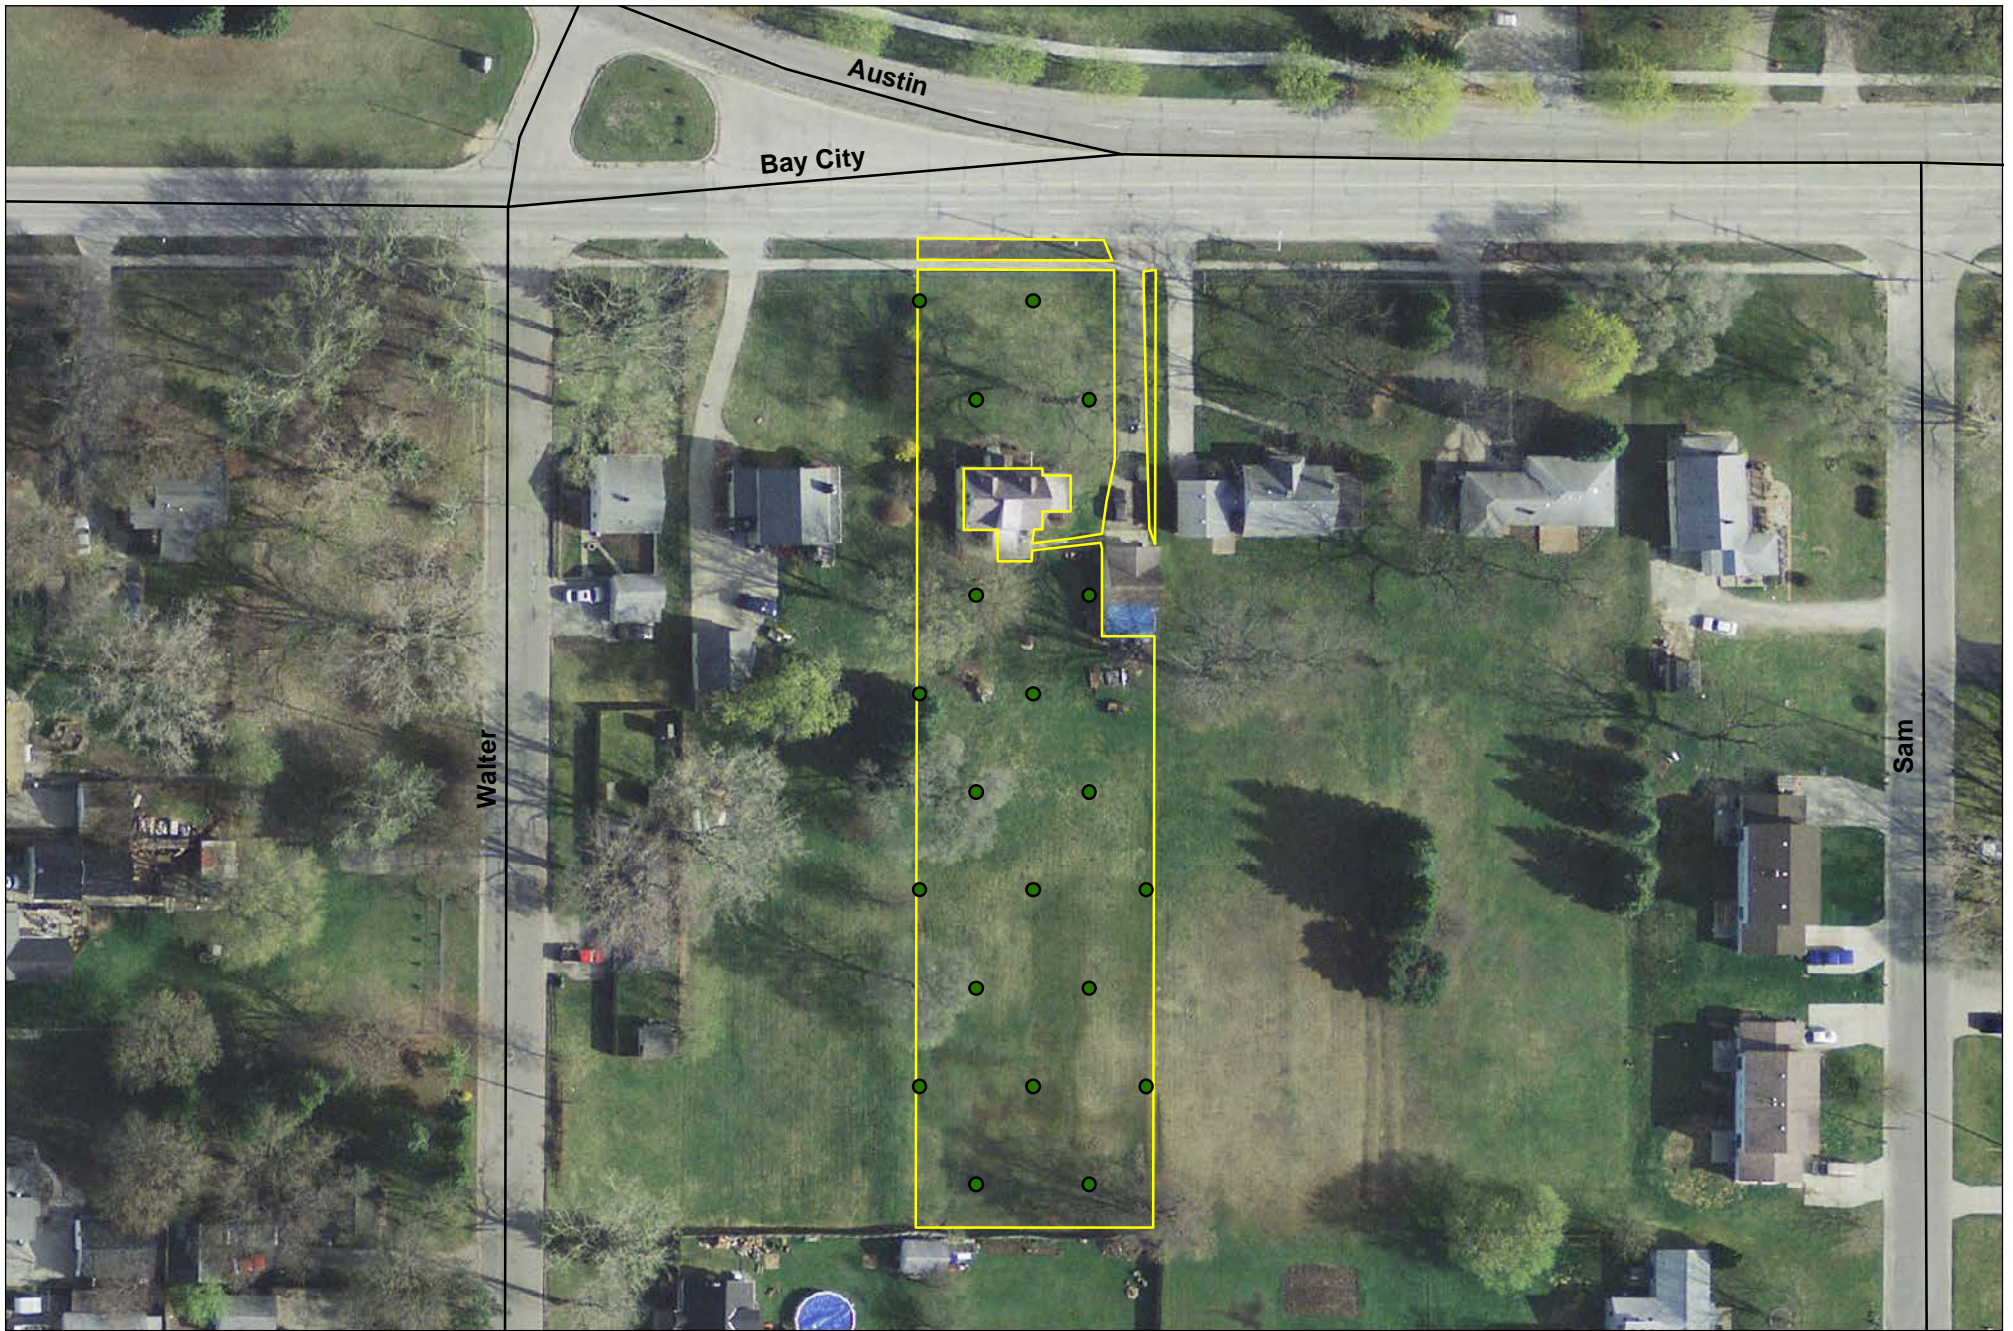

MIDLAND RESOLUTION

LEGEND

- As_Sampled
- ▭ Property
- Roadways

Notes:
0.84 Acres
20 Increments

Parcel 14-23-60-048
2316 Bay City Rd
Midland Resolution Sampling Plan
Final Increment Locations