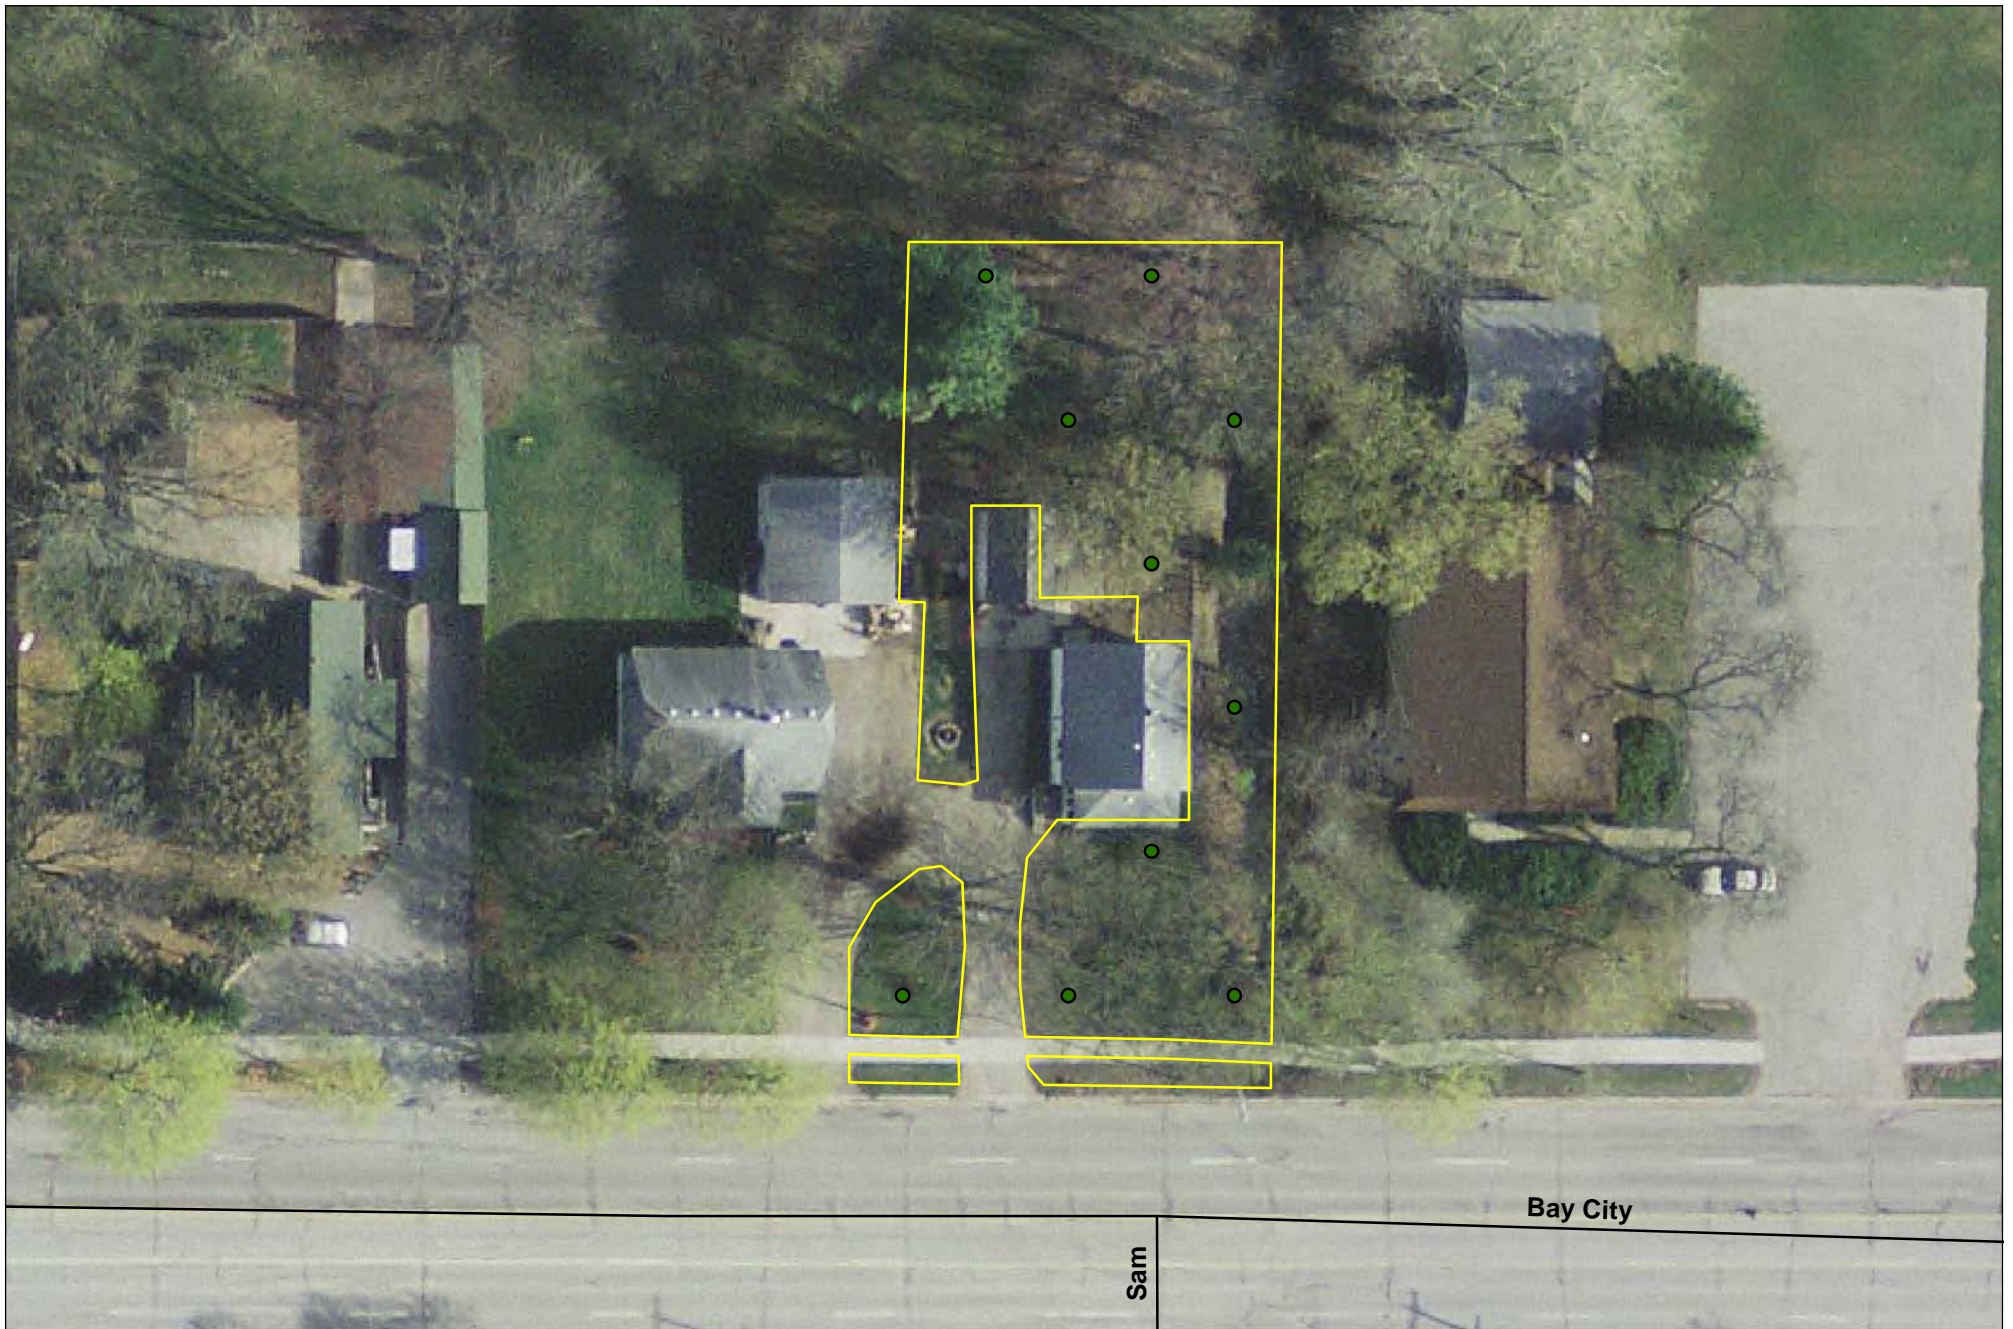

Sam

MIDLAND RESOLUTION

LEGEND

- As_Sampled
- ▭ Property
- Roadways

Notes:
0.26 Acres
20 Increments

Parcel 14-23-70-408
2417 Bay City Rd
Midland Resolution Sampling Plan
Final Increment Locations

MIDLAND RESOLUTION