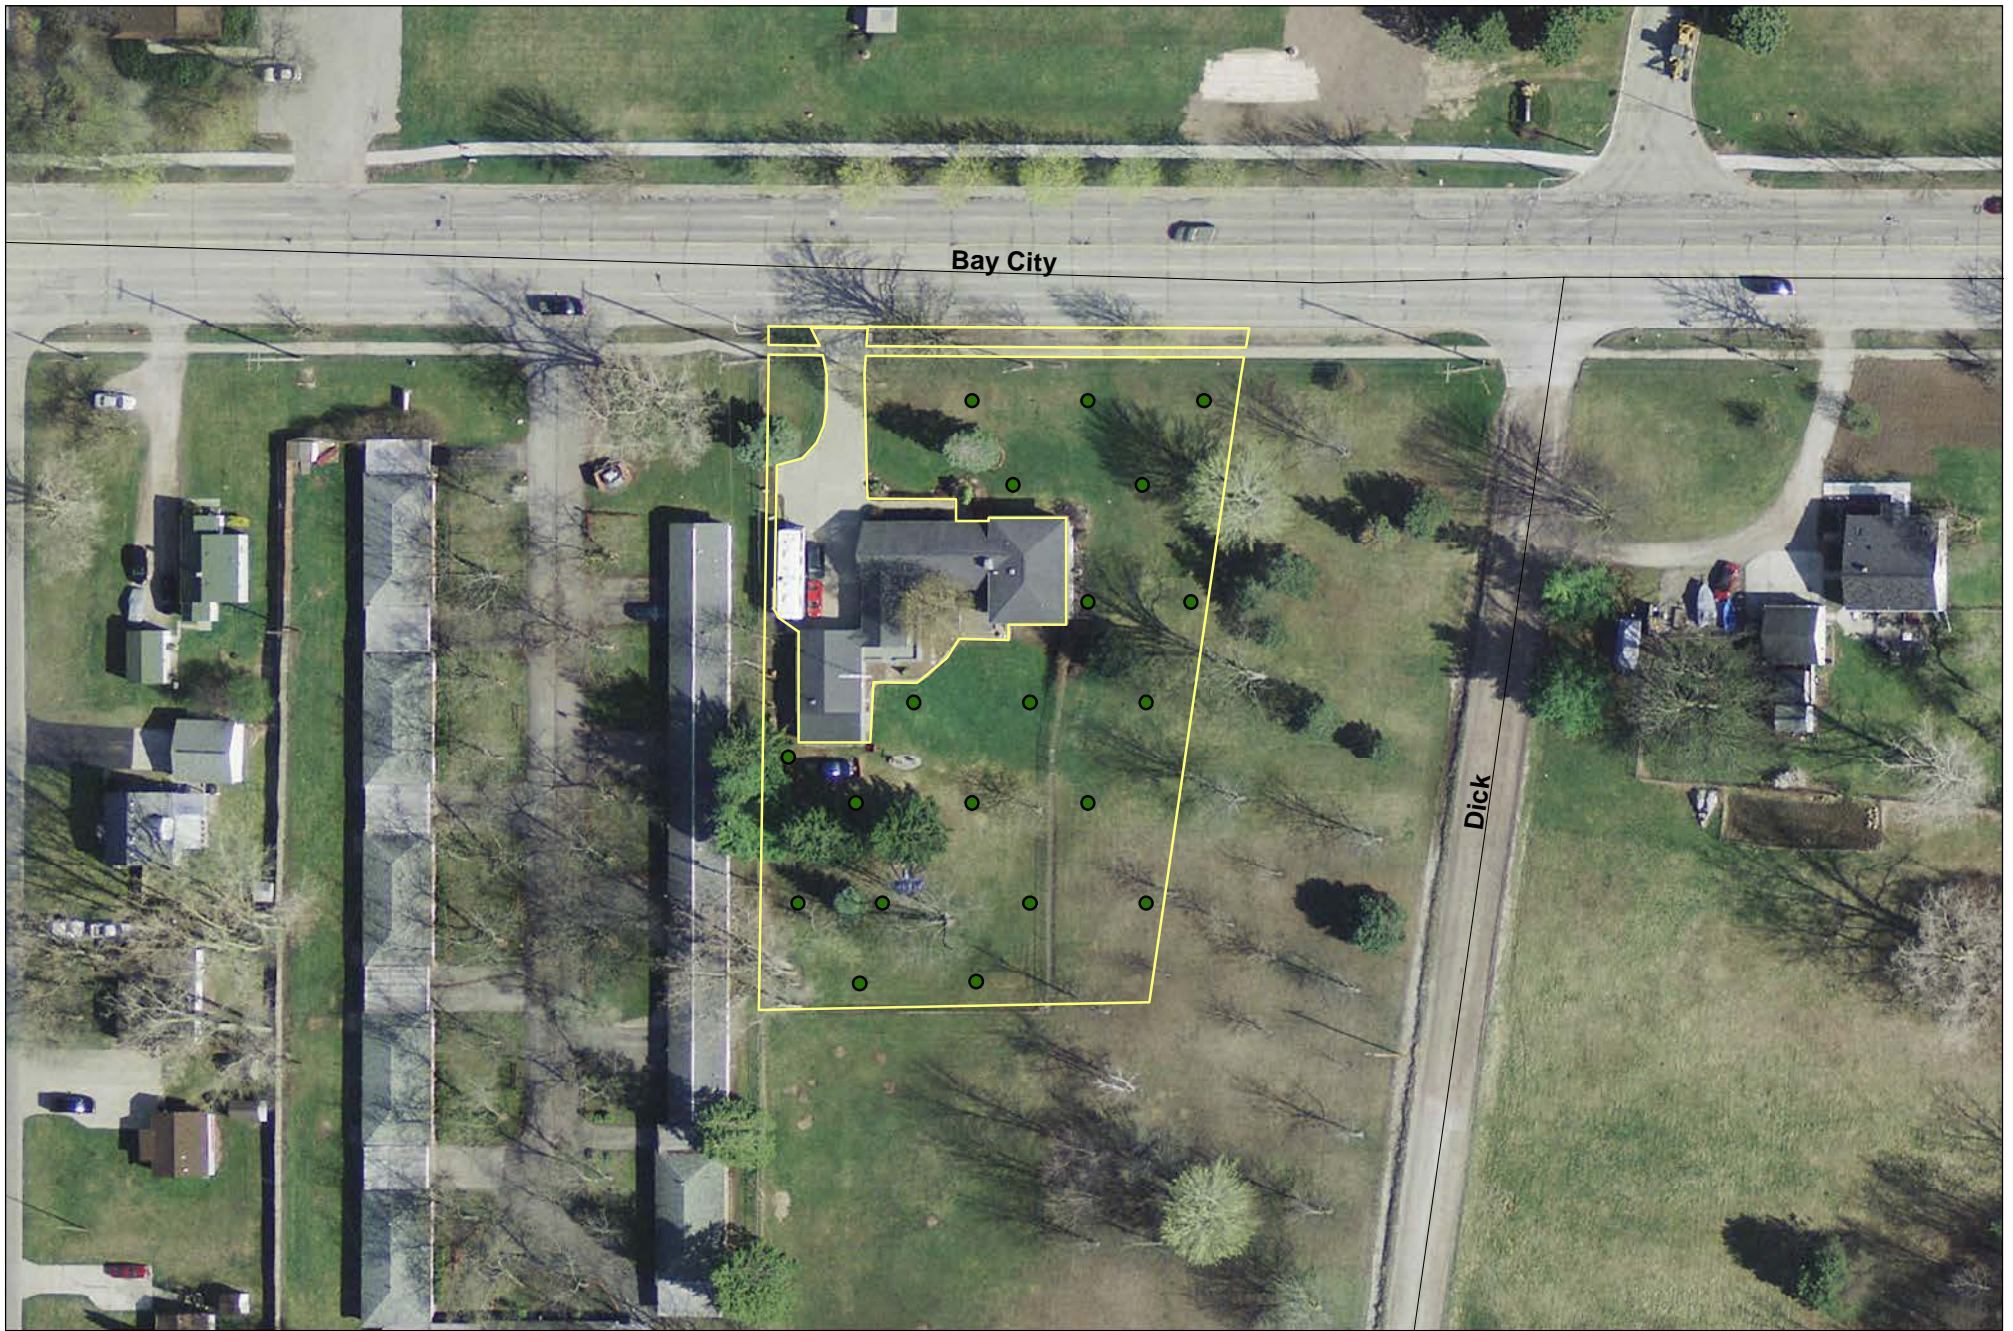

Bay City

Dick

MIDLAND RESOLUTION

LEGEND

- As_Sampled
- ▭ Property
- Roadways

Notes:
0.72 Acres
20 Increments

Parcel 14-23-30-460A
2620 BAY CITY RD
Midland Resolution Sampling Plan
Final Increment Locations

MIDLAND RESOLUTION

LEGEND

- As_Sampled
- ▭ Property
- Roadways

Notes:
0.51 Acres
20 Increments

Parcel 14-23-30-460B
2620 BAY CITY RD
Midland Resolution Sampling Plan
Final Increment Locations

MIDLAND RESOLUTION

LEGEND

- As_Sampled
- Property
- Roadways

Notes:
0.93 Acres
20 Increments

Parcel 14-23-30-462A
2600 BAY CITY RD
Midland Resolution Sampling Plan
Final Increment Locations

MIDLAND RESOLUTION

LEGEND

- As_Sampled
- ▭ Property
- Roadways

Notes:
0.66 Acres
20 Increments

Parcel 14-23-30-462B

2600 BAY CITY RD
Midland Resolution Sampling Plan
Final Increment Locations

MIDLAND RESOLUTION

LEGEND

- As_Sampled
- ▭ Property
- Roadways

Notes:
0.39 Acres
20 Increments

Parcel 14-23-30-466
2524 BAY CITY RD
Midland Resolution Sampling Plan
Final Increment Locations