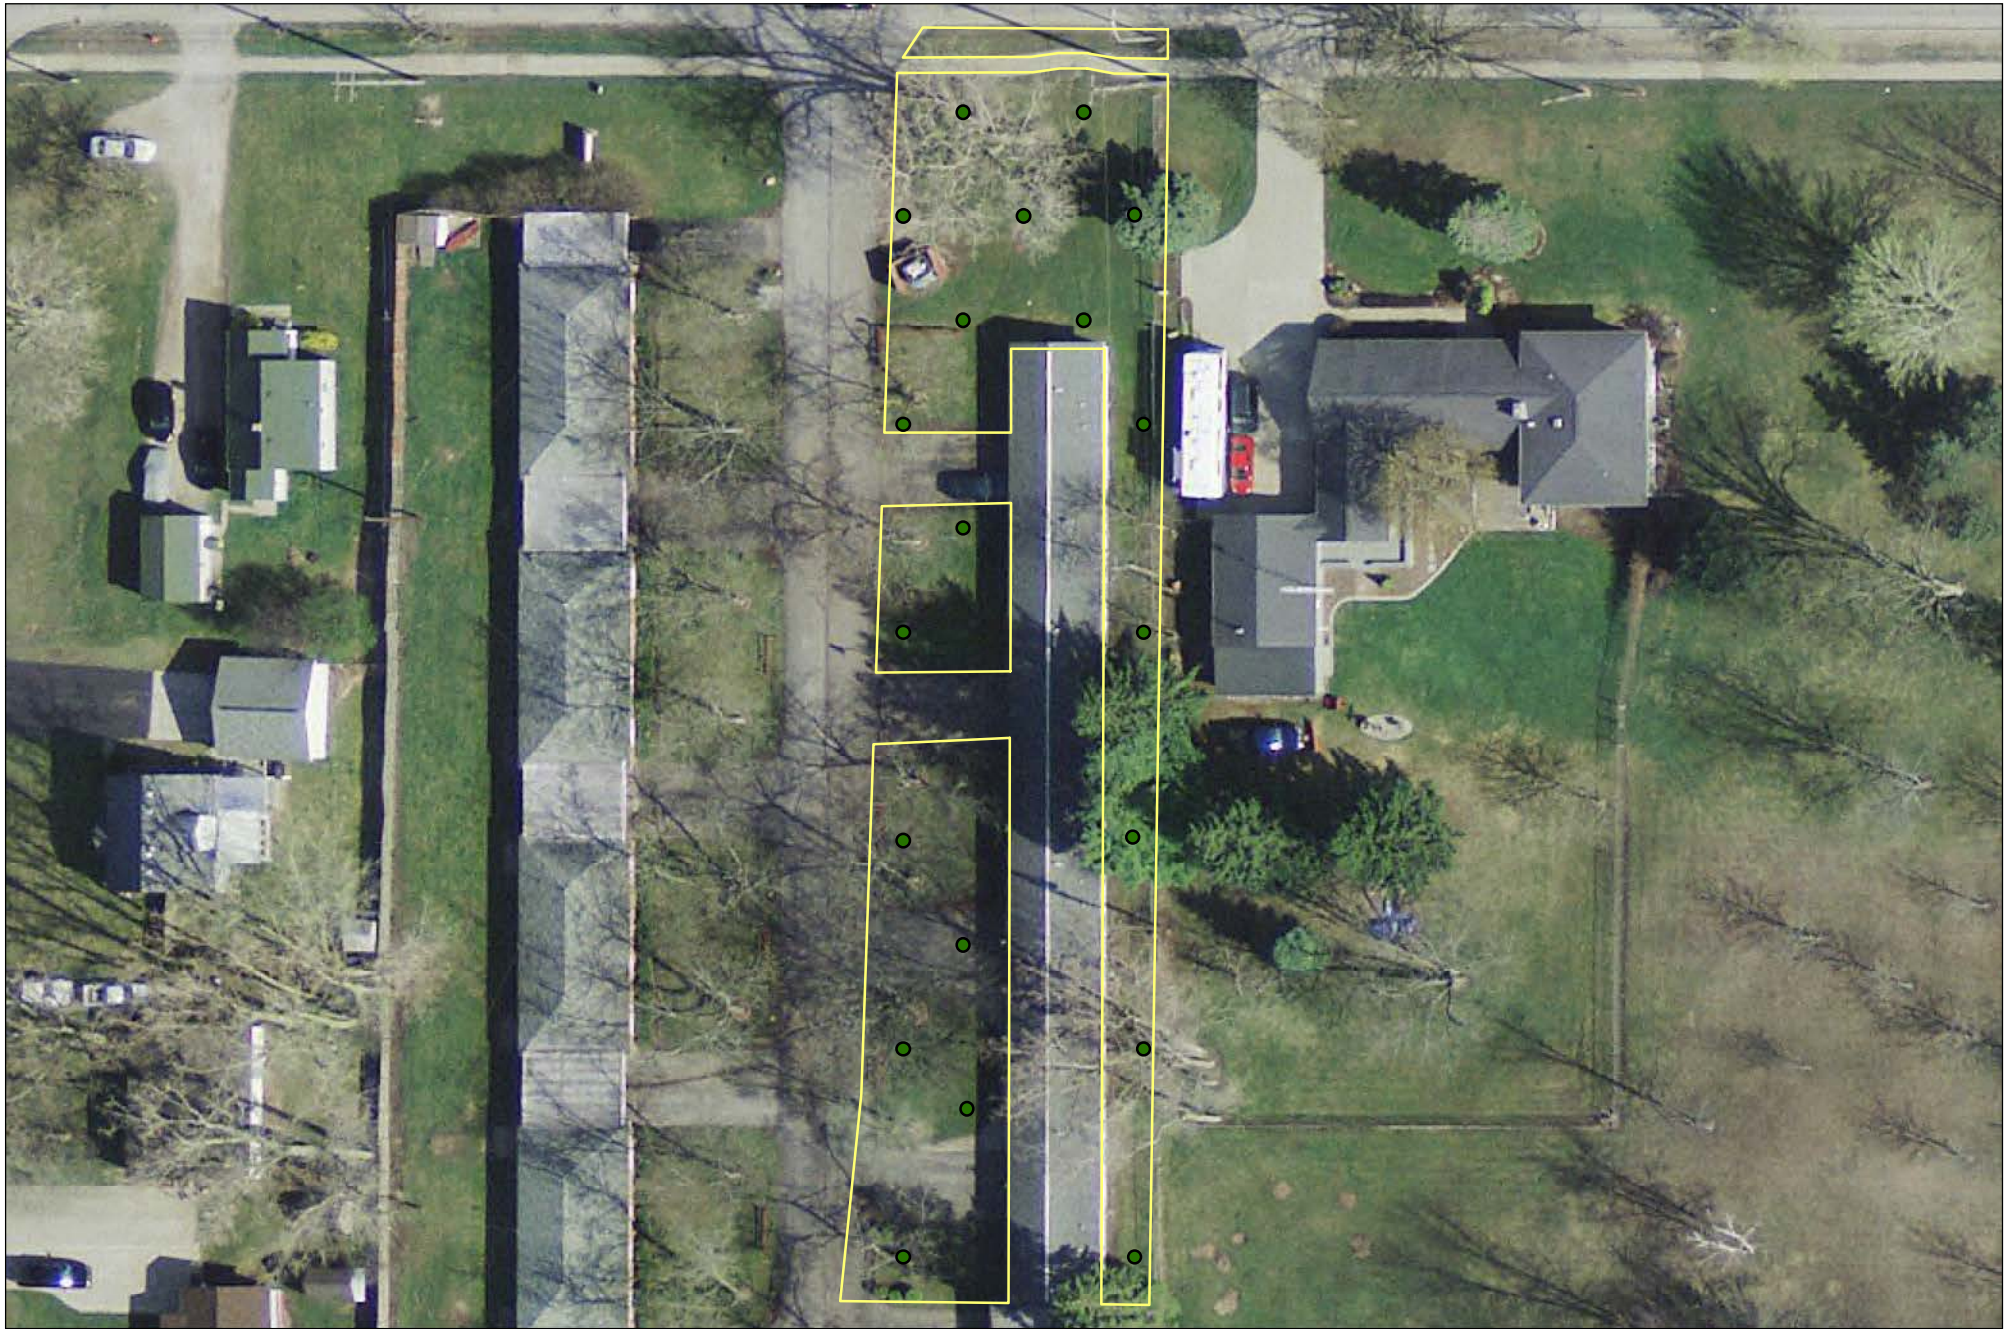

Bay City

Dick

MIDLAND RESOLUTION

LEGEND

- As_Sampled
- ▭ Property
- Roadways

Notes:
0.72 Acres
20 Increments

Parcel 14-23-30-460A
2620 BAY CITY RD
Midland Resolution Sampling Plan
Final Increment Locations

MIDLAND RESOLUTION

LEGEND

- As_Sampled
- ▭ Property
- Roadways

Notes:
0.51 Acres
20 Increments

Parcel 14-23-30-460B
2620 BAY CITY RD
Midland Resolution Sampling Plan
Final Increment Locations

MIDLAND RESOLUTION

LEGEND

- As_Sampled
- Property
- Roadways

Notes:
0.93 Acres
20 Increments

Parcel 14-23-30-462A
2600 BAY CITY RD
Midland Resolution Sampling Plan
Final Increment Locations

MIDLAND RESOLUTION

LEGEND

- As_Sampled
- ▭ Property
- Roadways

Notes:
0.66 Acres
20 Increments

Parcel 14-23-30-462B

2600 BAY CITY RD
Midland Resolution Sampling Plan
Final Increment Locations

MIDLAND RESOLUTION

LEGEND

- As_Sampled
- ▭ Property
- Roadways

Notes:
0.39 Acres
20 Increments

Parcel 14-23-30-466
2524 BAY CITY RD
Midland Resolution Sampling Plan
Final Increment Locations