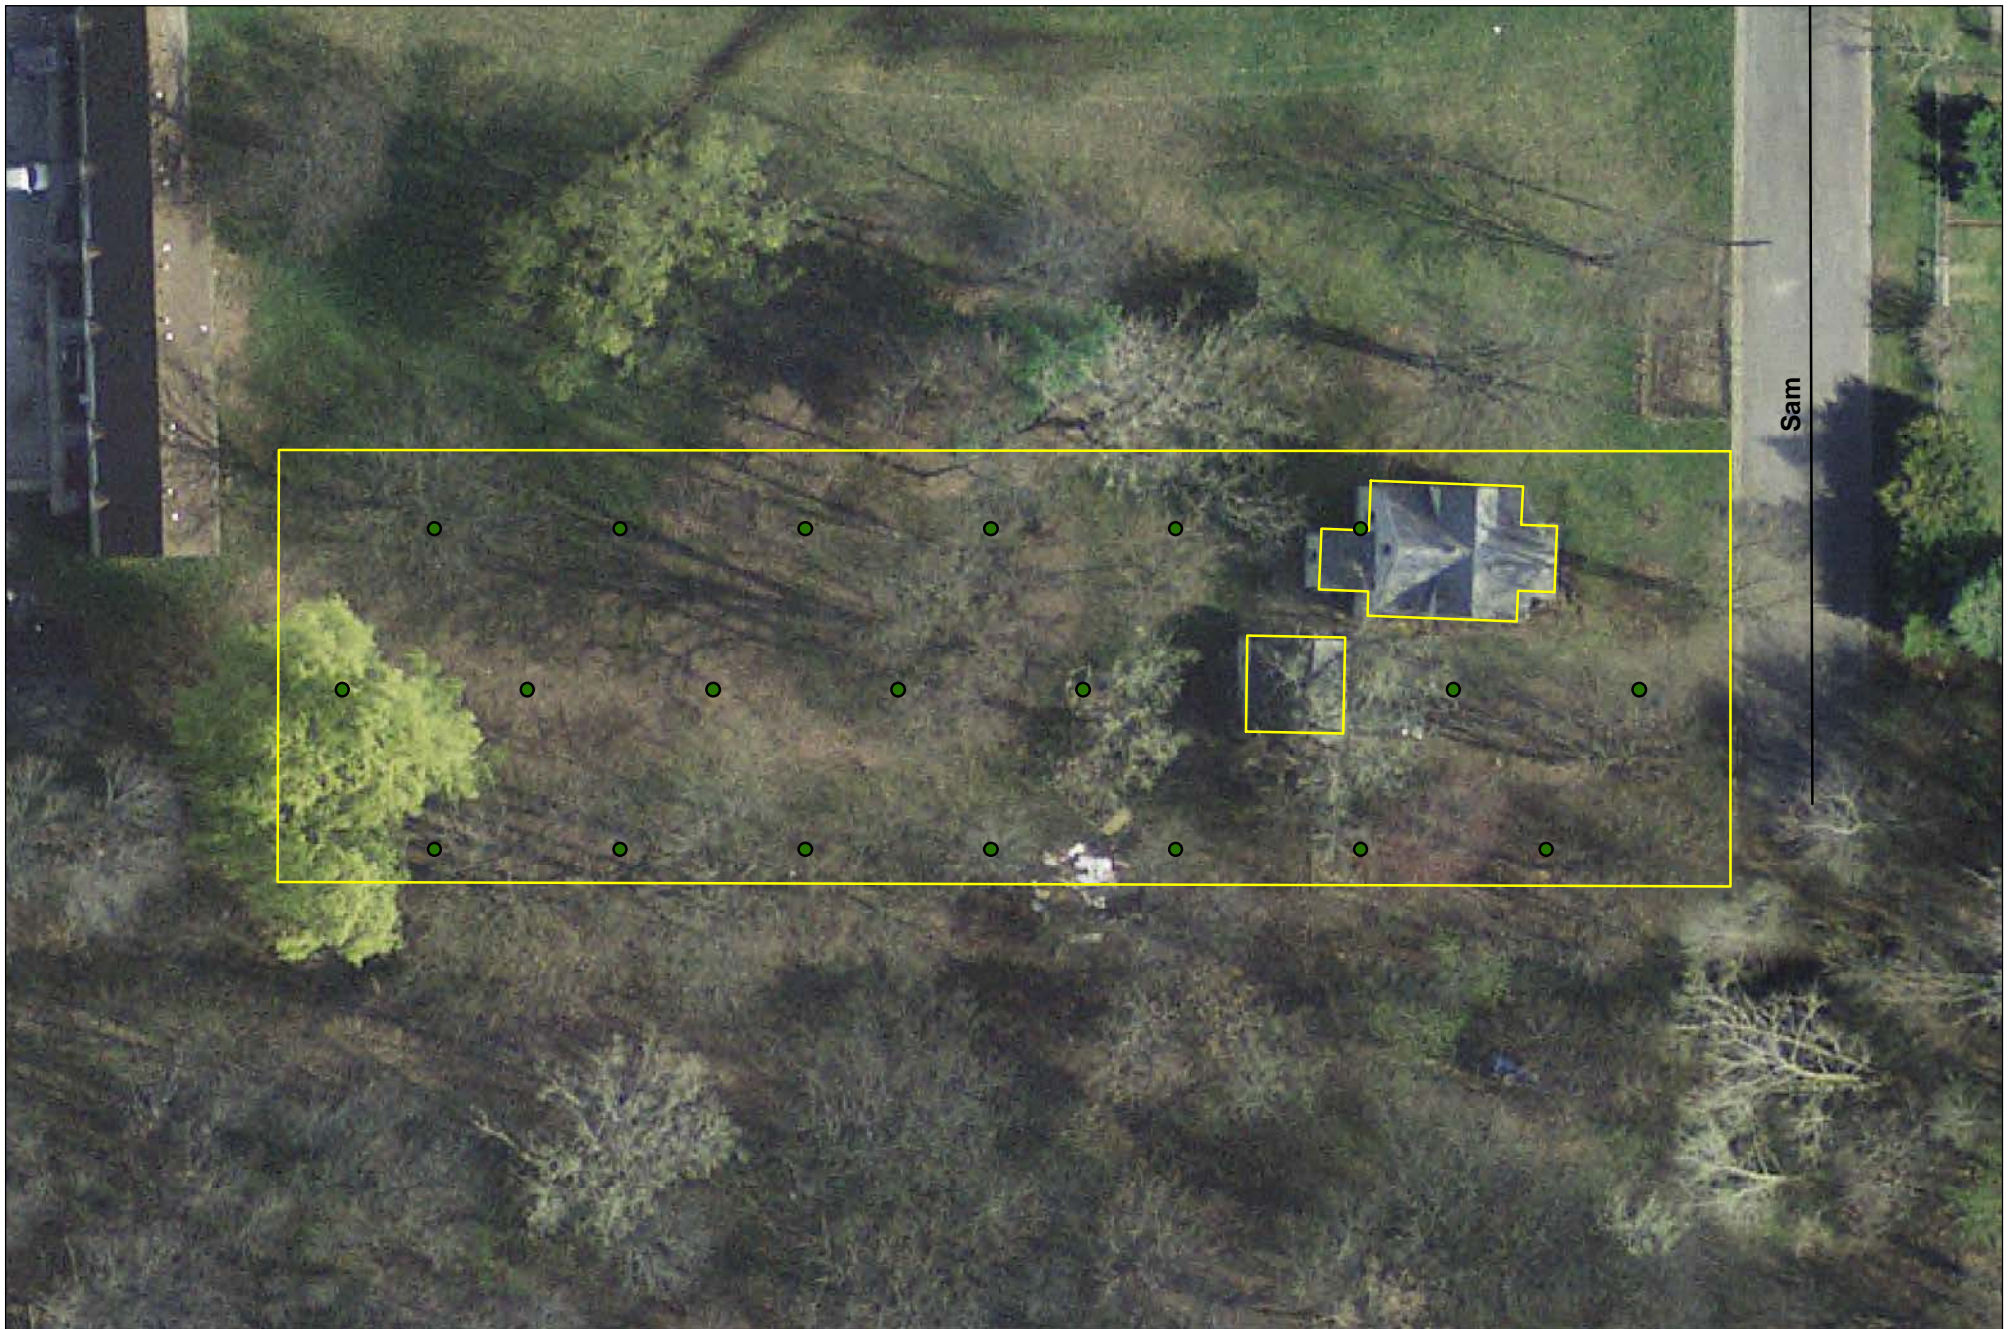

Bay City

Dick

MIDLAND RESOLUTION

LEGEND

- As_Sampled
- ▭ Property
- Roadways

Notes:
0.72 Acres
20 Increments

Parcel 14-23-30-460A
2620 BAY CITY RD
Midland Resolution Sampling Plan
Final Increment Locations

MIDLAND RESOLUTION

MIDLAND RESOLUTION

LEGEND

- As_Sampled
- ▭ Property
- Roadways

Notes:
0.88 Acres
20 Increments

Parcel 14-23-30-468
2514 BAY CITY RD
Midland Resolution Sampling Plan
Final Increment Locations

MIDLAND RESOLUTION

LEGEND

- As_Sampled
- ▭ Property
- Roadways

Notes:
0.14 Acres
10 Increments

Parcel 14-23-30-474
418 SAM ST
Midland Resolution Sampling Plan
Final Increment Locations

MIDLAND RESOLUTION

LEGEND

- As_Sampled
- Property
- Roadways

Notes:
0.59 Acres
20 Increments

Parcel 14-23-60-004
307 Sam St
Midland Resolution Sampling Plan
Final Increment Locations

MIDLAND RESOLUTION

LEGEND

- As_Sampled
- Property
- Roadways

Notes:
0.39 Acres
20 Increments