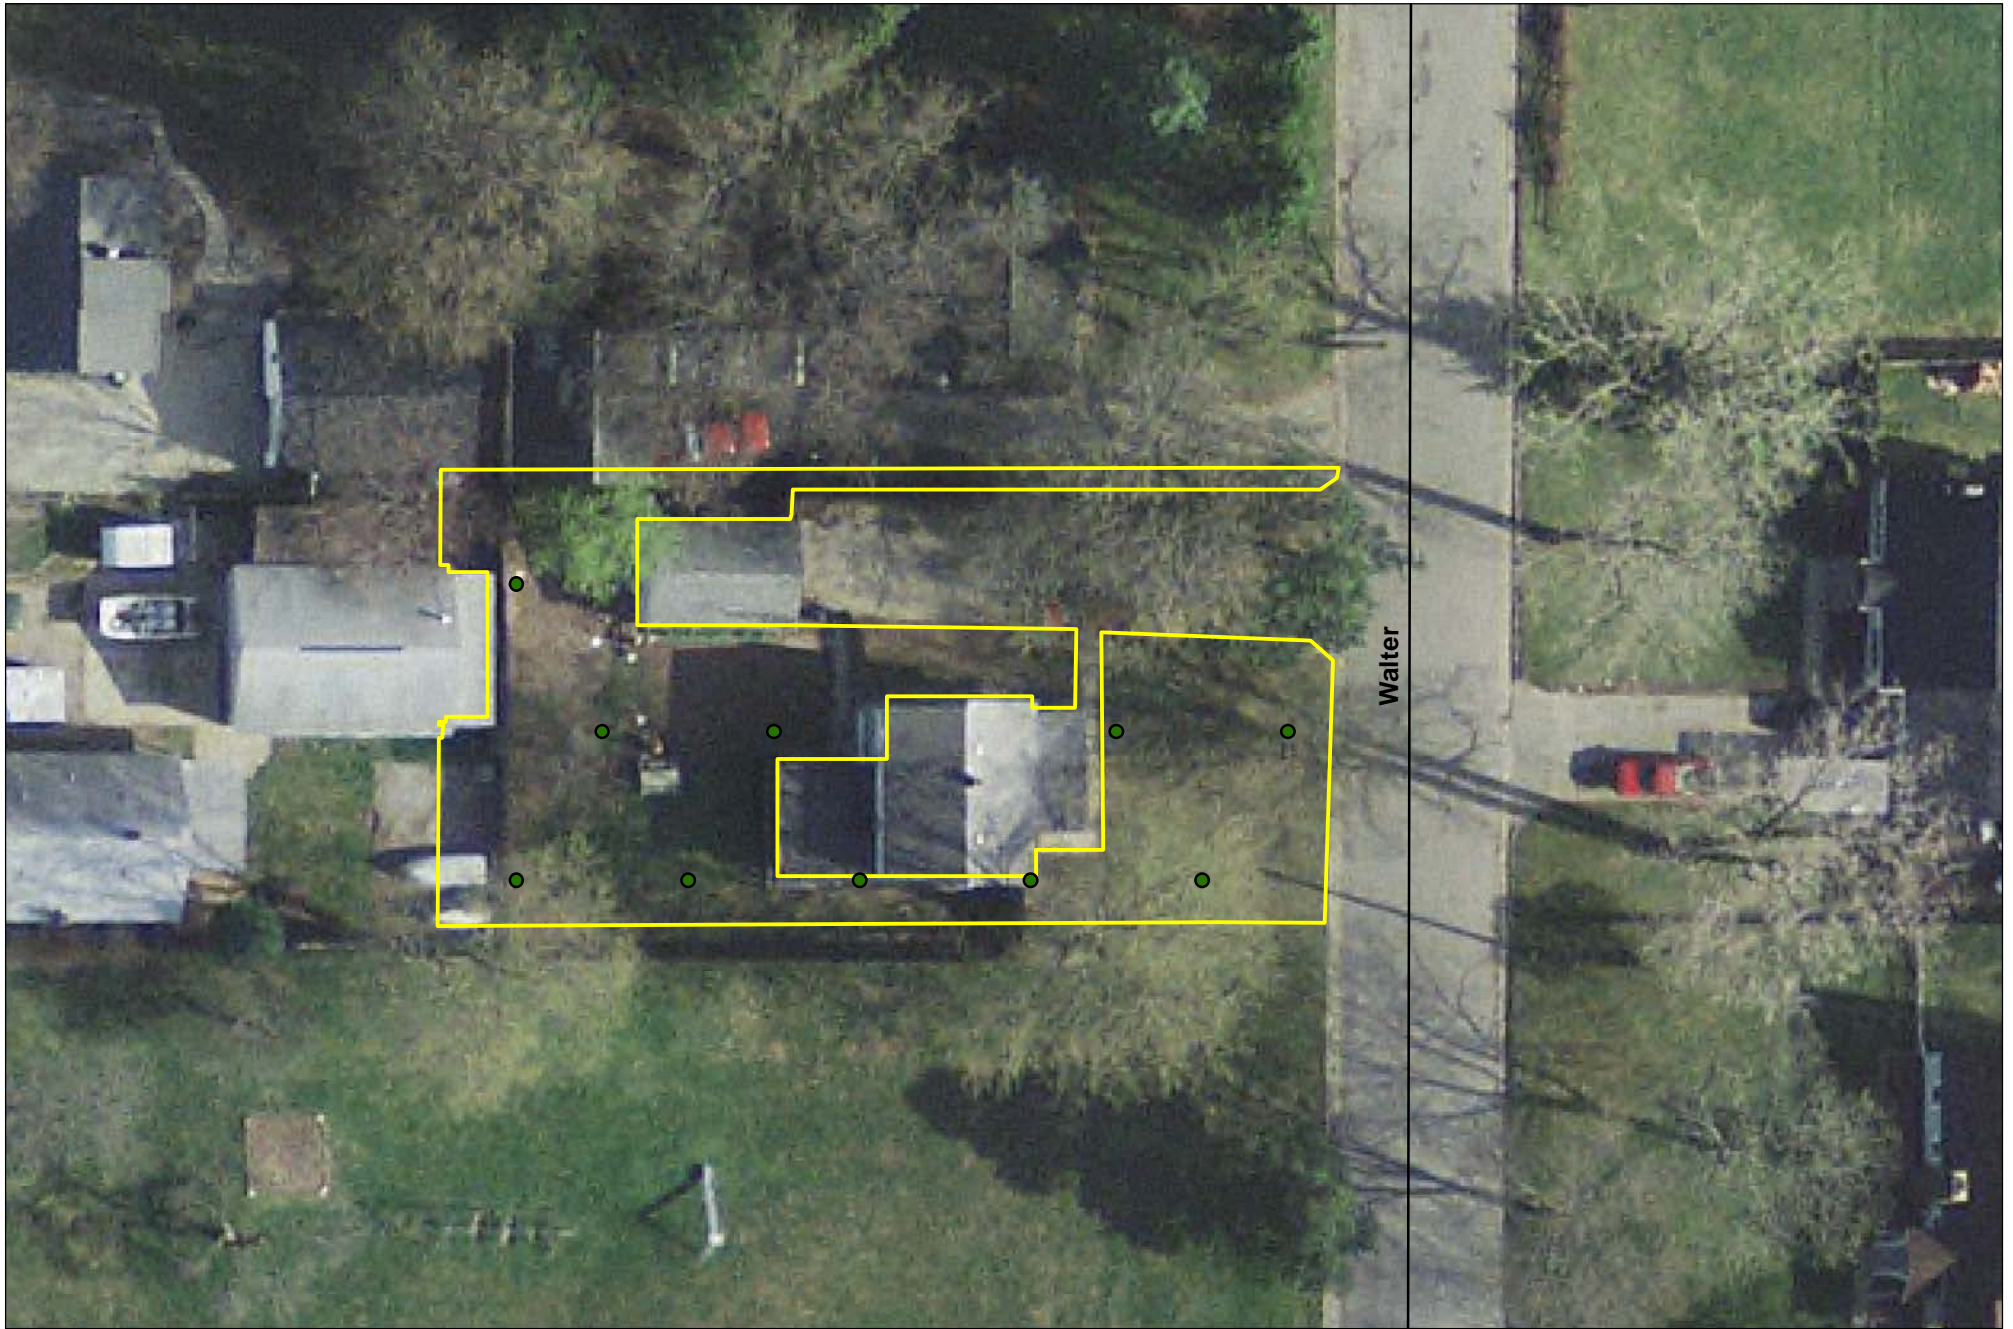

MIDLAND RESOLUTION

LEGEND

- As_Sampled
- Property
- Roadways

Notes:
0.23 Acres
10 Increments

Parcel 14-23-60-060
414 Walter Ct
Midland Resolution Sampling Plan
Final Increment Locations

MIDLAND RESOLUTION

LEGEND