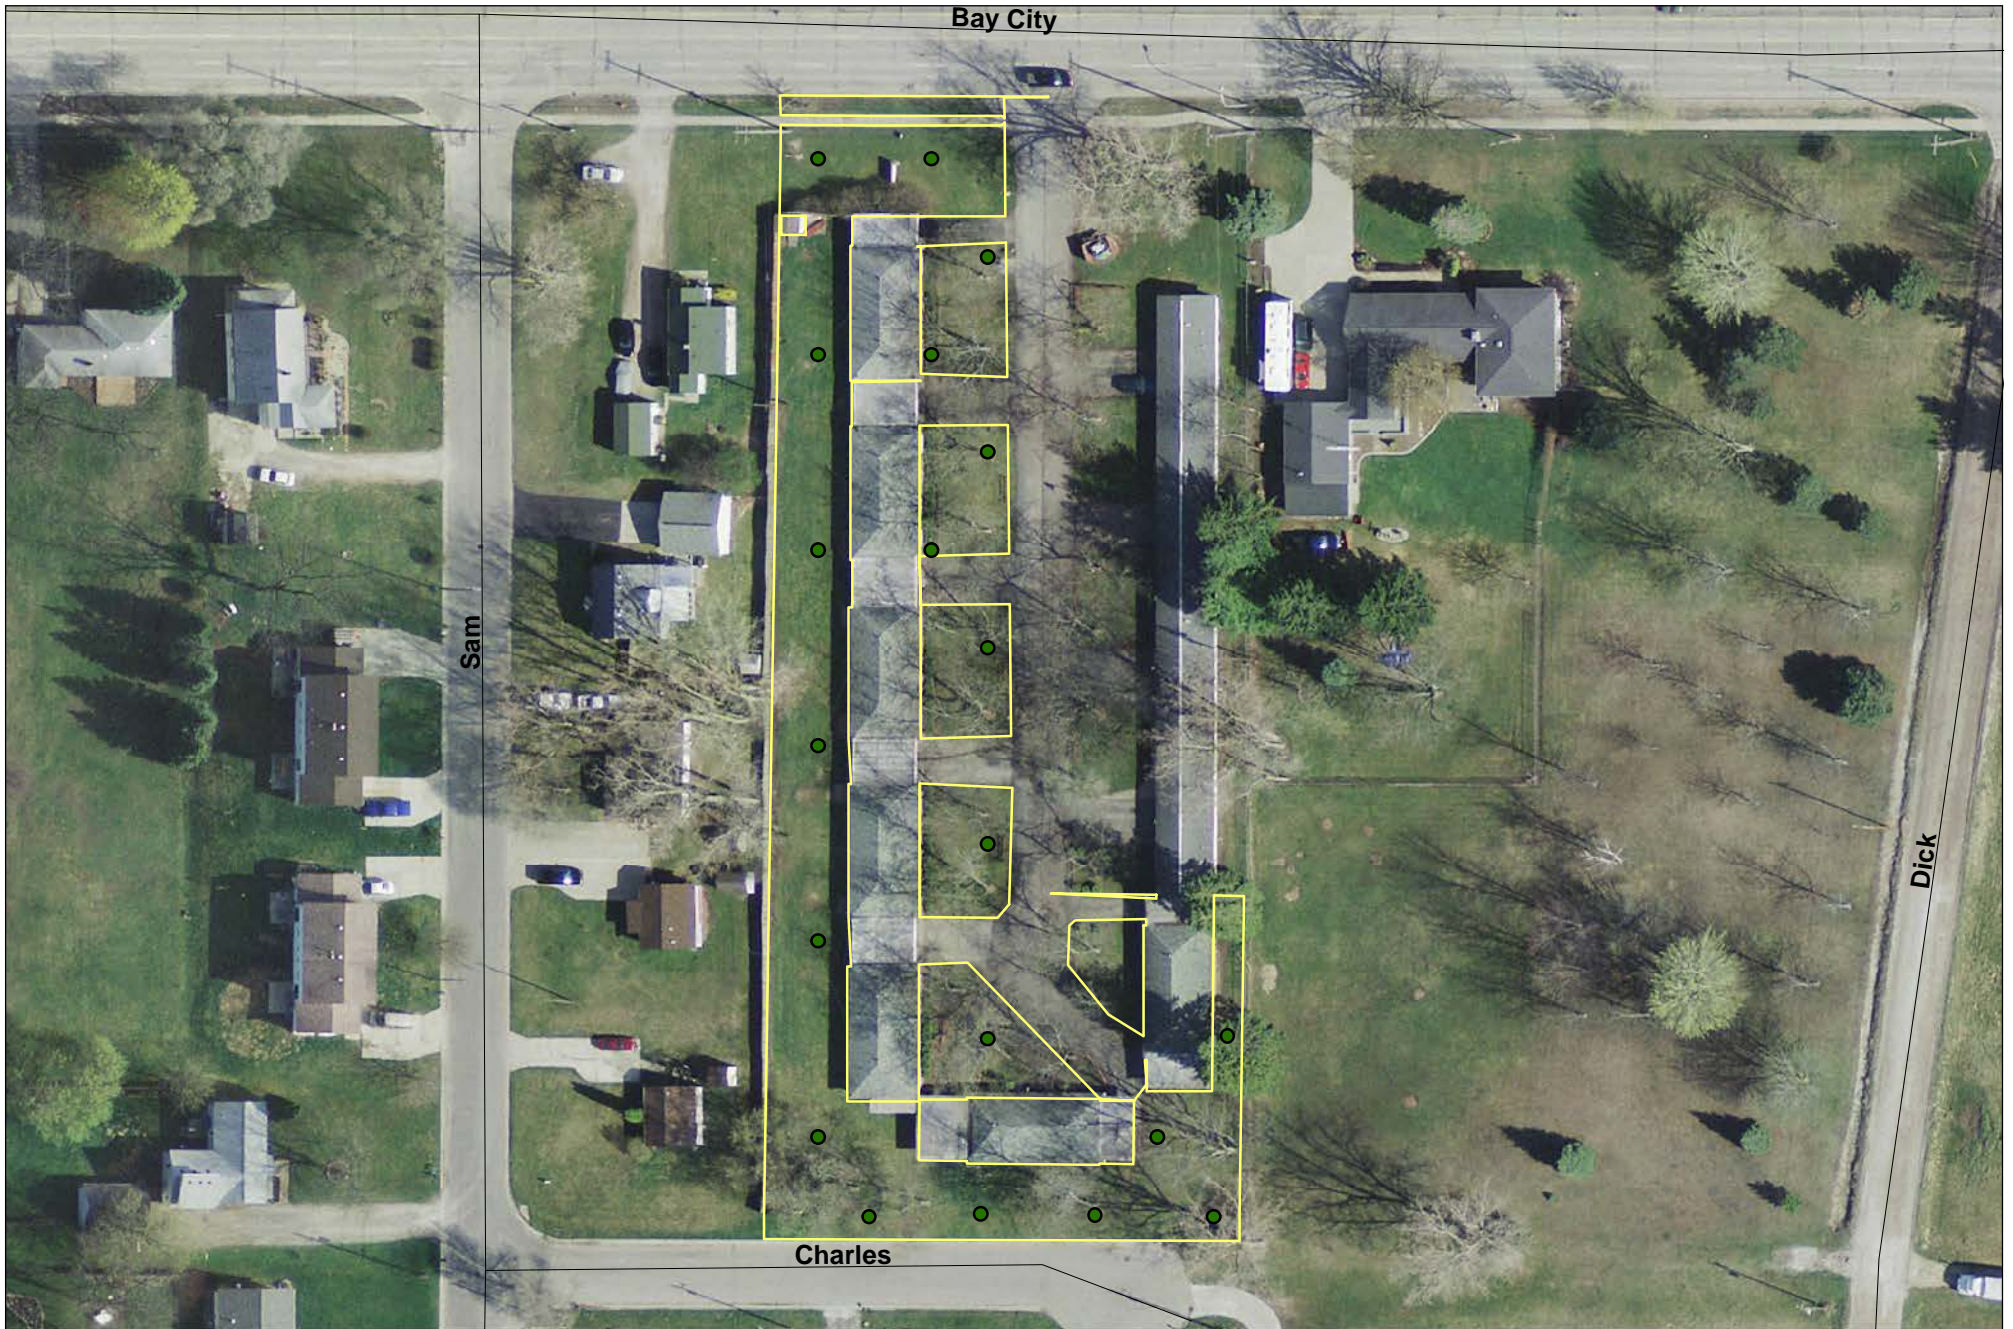

Notes:
0.93 Acres
20 Increments

Parcel 14-23-30-462A
2600 BAY CITY RD
Midland Resolution Sampling Plan
Final Increment Locations

MIDLAND RESOLUTION

LEGEND

- As_Sampled
- ▭ Property
- Roadways

Notes:
0.66 Acres
20 Increments

Parcel 14-23-30-462B

2600 BAY CITY RD
Midland Resolution Sampling Plan
Final Increment Locations

MIDLAND RESOLUTION

LEGEND

- As_Sampled
- ▭ Property
- Roadways

Notes:
0.39 Acres
20 Increments

Parcel 14-23-30-466
2524 BAY CITY RD
Midland Resolution Sampling Plan
Final Increment Locations