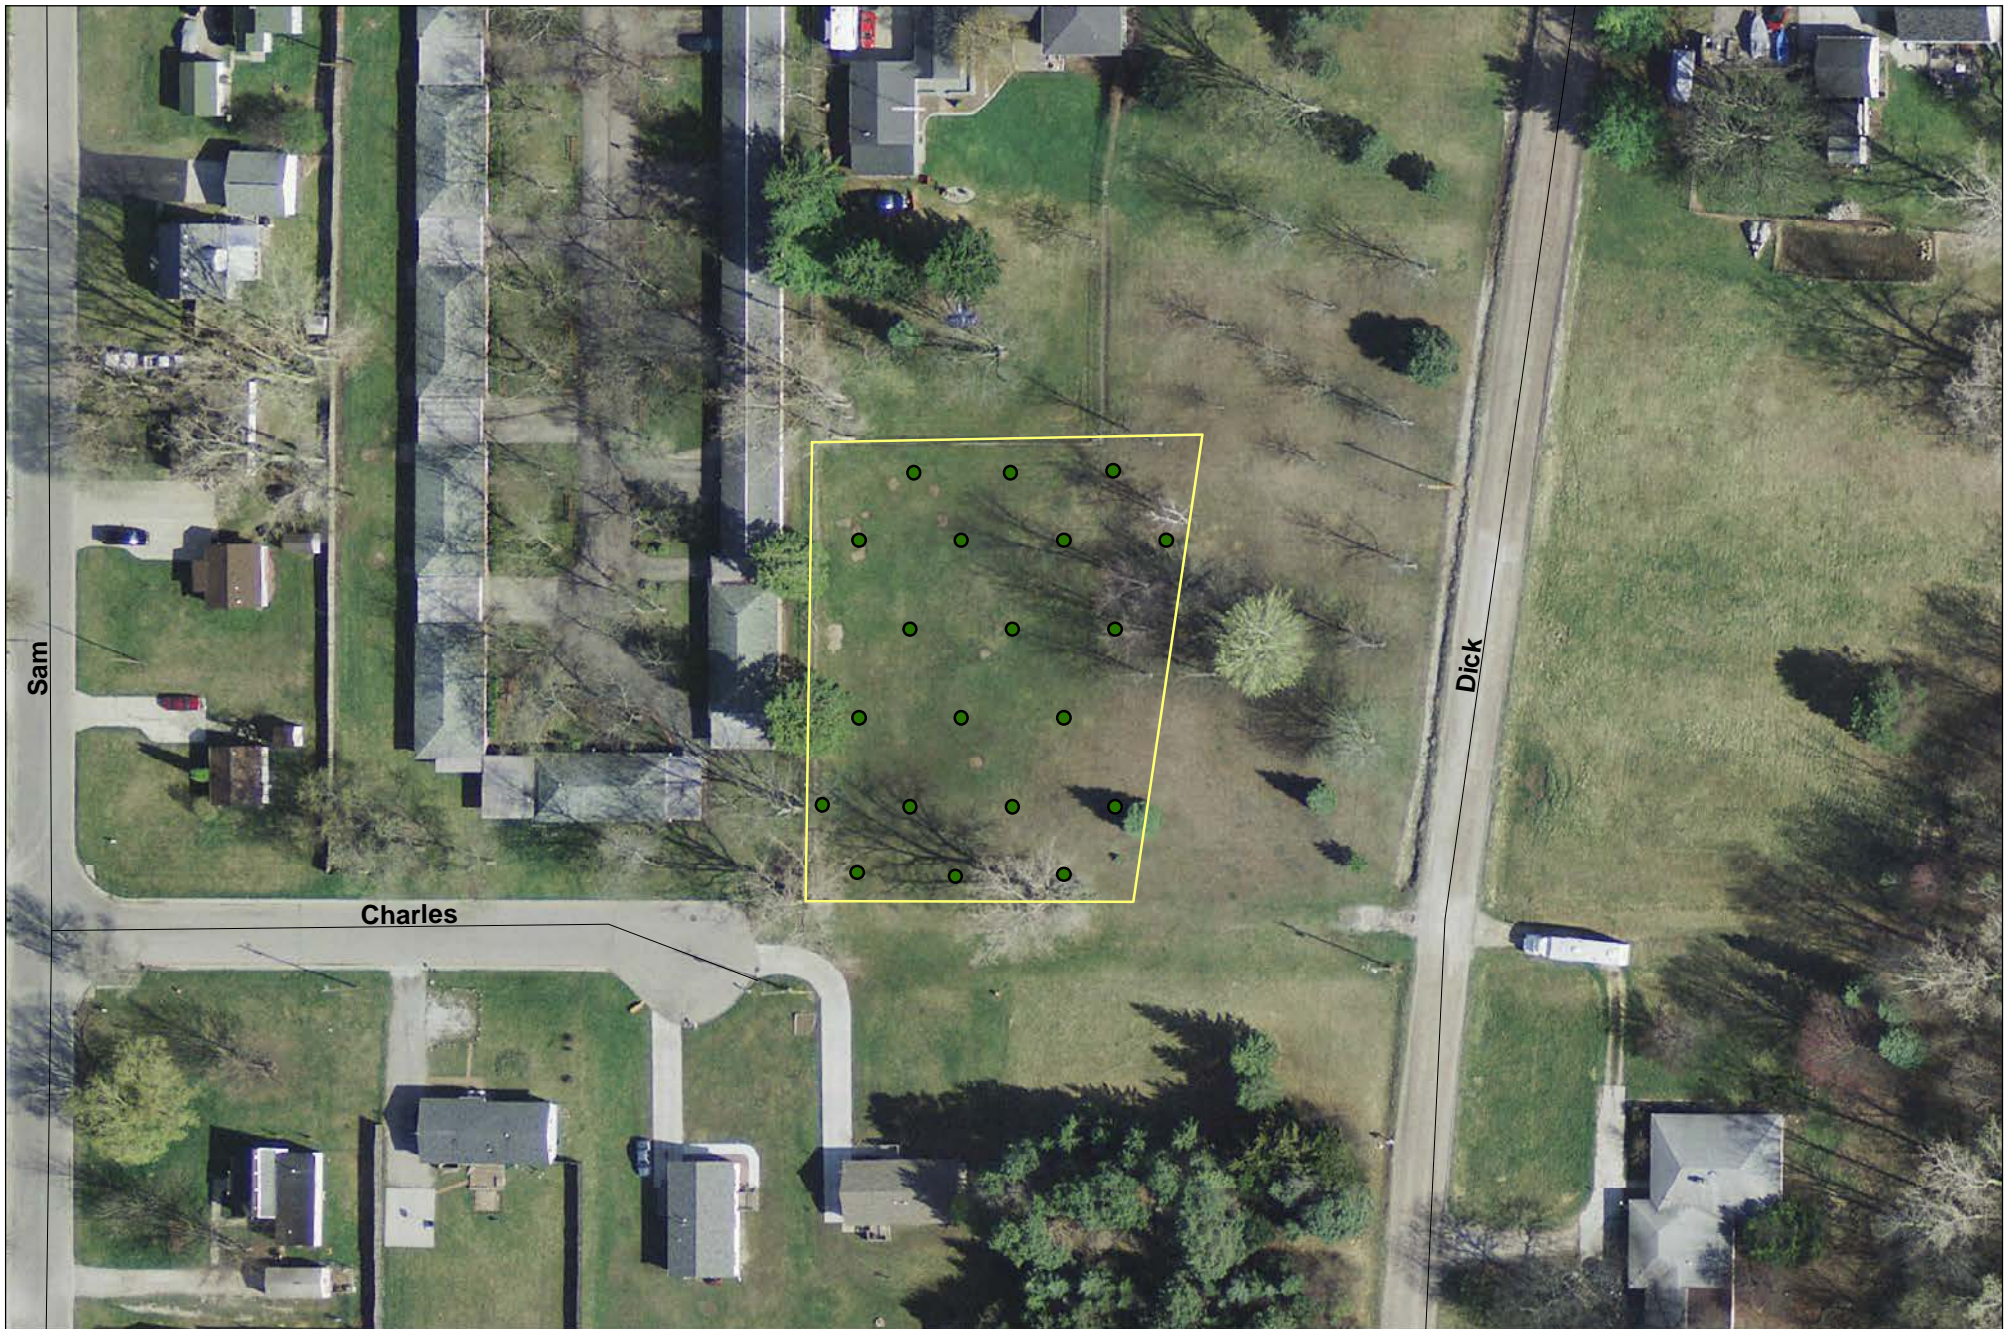

Bay City

Dick

MIDLAND RESOLUTION

LEGEND

- As_Sampled
- ▭ Property
- Roadways

Notes:
0.72 Acres
20 Increments

Parcel 14-23-30-460A
2620 BAY CITY RD
Midland Resolution Sampling Plan
Final Increment Locations

MIDLAND RESOLUTION

LEGEND

- As_Sampled
- ▭ Property
- Roadways

Notes:
0.51 Acres
20 Increments

Parcel 14-23-30-460B
2620 BAY CITY RD
Midland Resolution Sampling Plan
Final Increment Locations

MIDLAND RESOLUTION

LEGEND

- As_Sampled
- Property
- Roadways

Notes:
0.93 Acres
20 Increments

Parcel 14-23-30-462A
2600 BAY CITY RD
Midland Resolution Sampling Plan
Final Increment Locations

MIDLAND RESOLUTION

LEGEND

- As_Sampled
- ▭ Property
- Roadways

Notes:
0.66 Acres
20 Increments

Parcel 14-23-30-462B

2600 BAY CITY RD
Midland Resolution Sampling Plan
Final Increment Locations

MIDLAND RESOLUTION

LEGEND

- As_Sampled
- ▭ Property
- Roadways

Notes:
0.39 Acres
20 Increments

Parcel 14-23-30-466
2524 BAY CITY RD
Midland Resolution Sampling Plan
Final Increment Locations